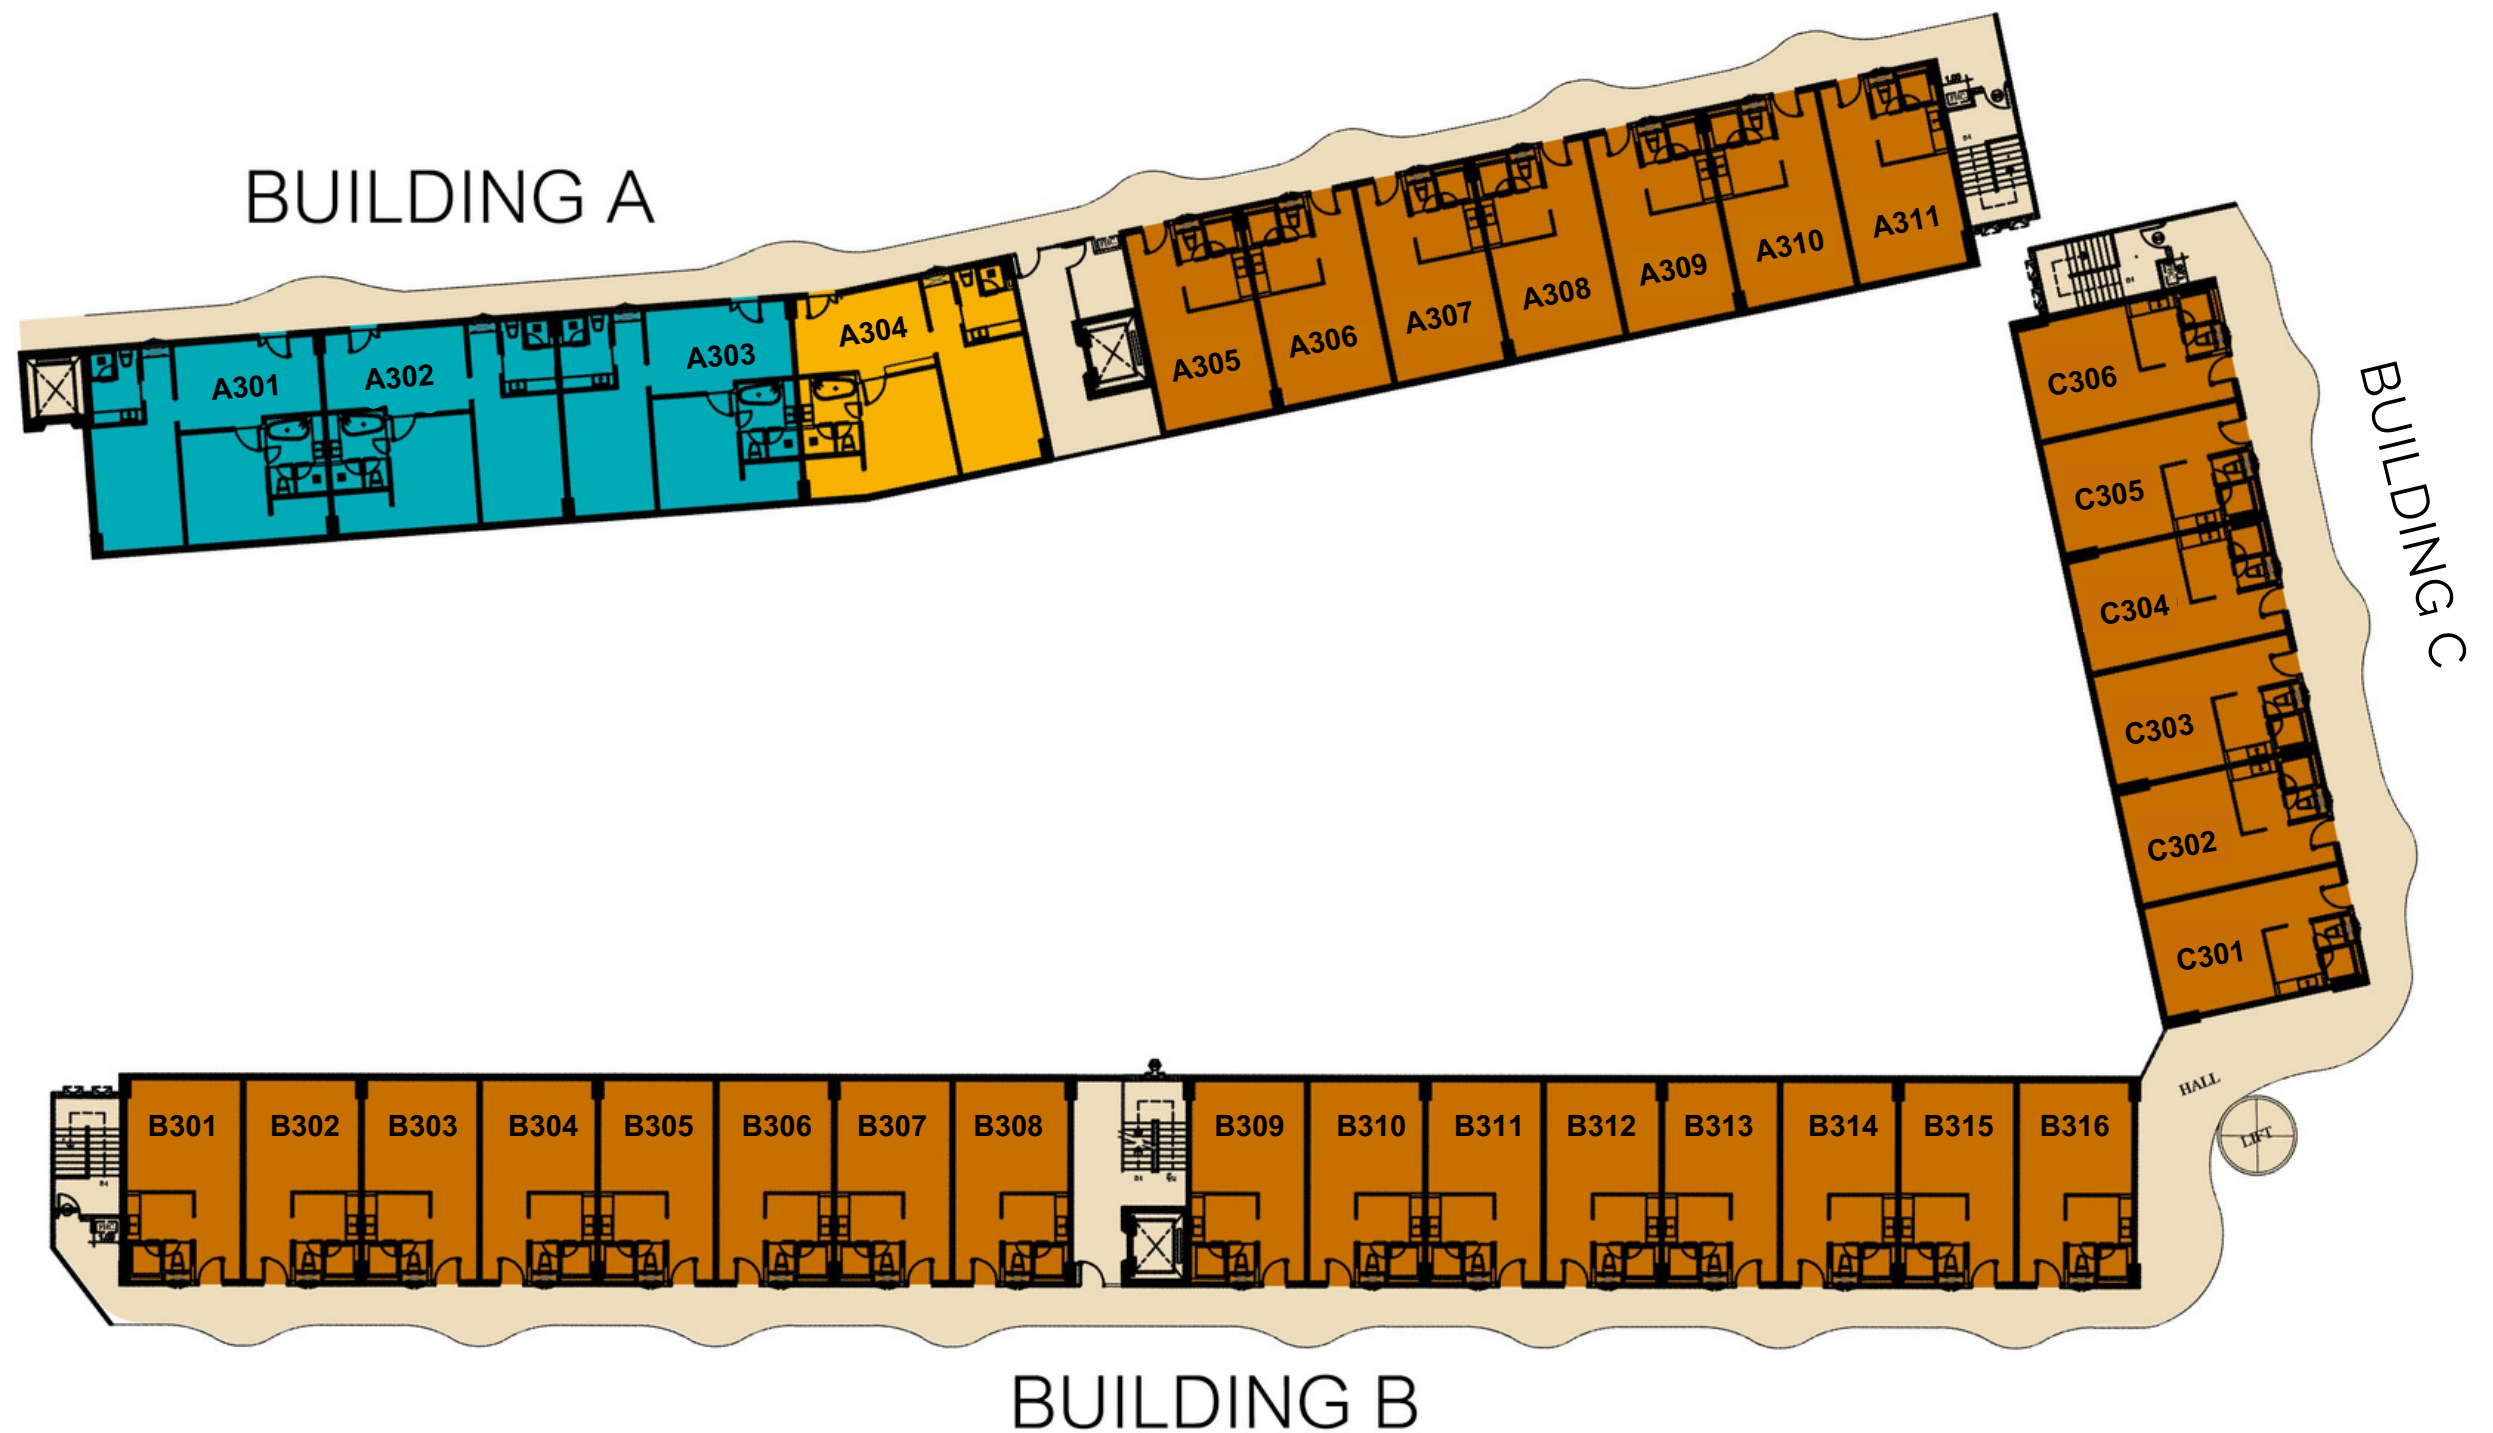

CAPRI RESIDENCE BANG TAO

3RD FLOOR PLAN

NORTH

- TYPE A - 75 SQ.M. (1UNIT)
- TYPE B - 70 SQ.M. (3UNIT)
- TYPE C - 35 SQ.M. (26UNIT)