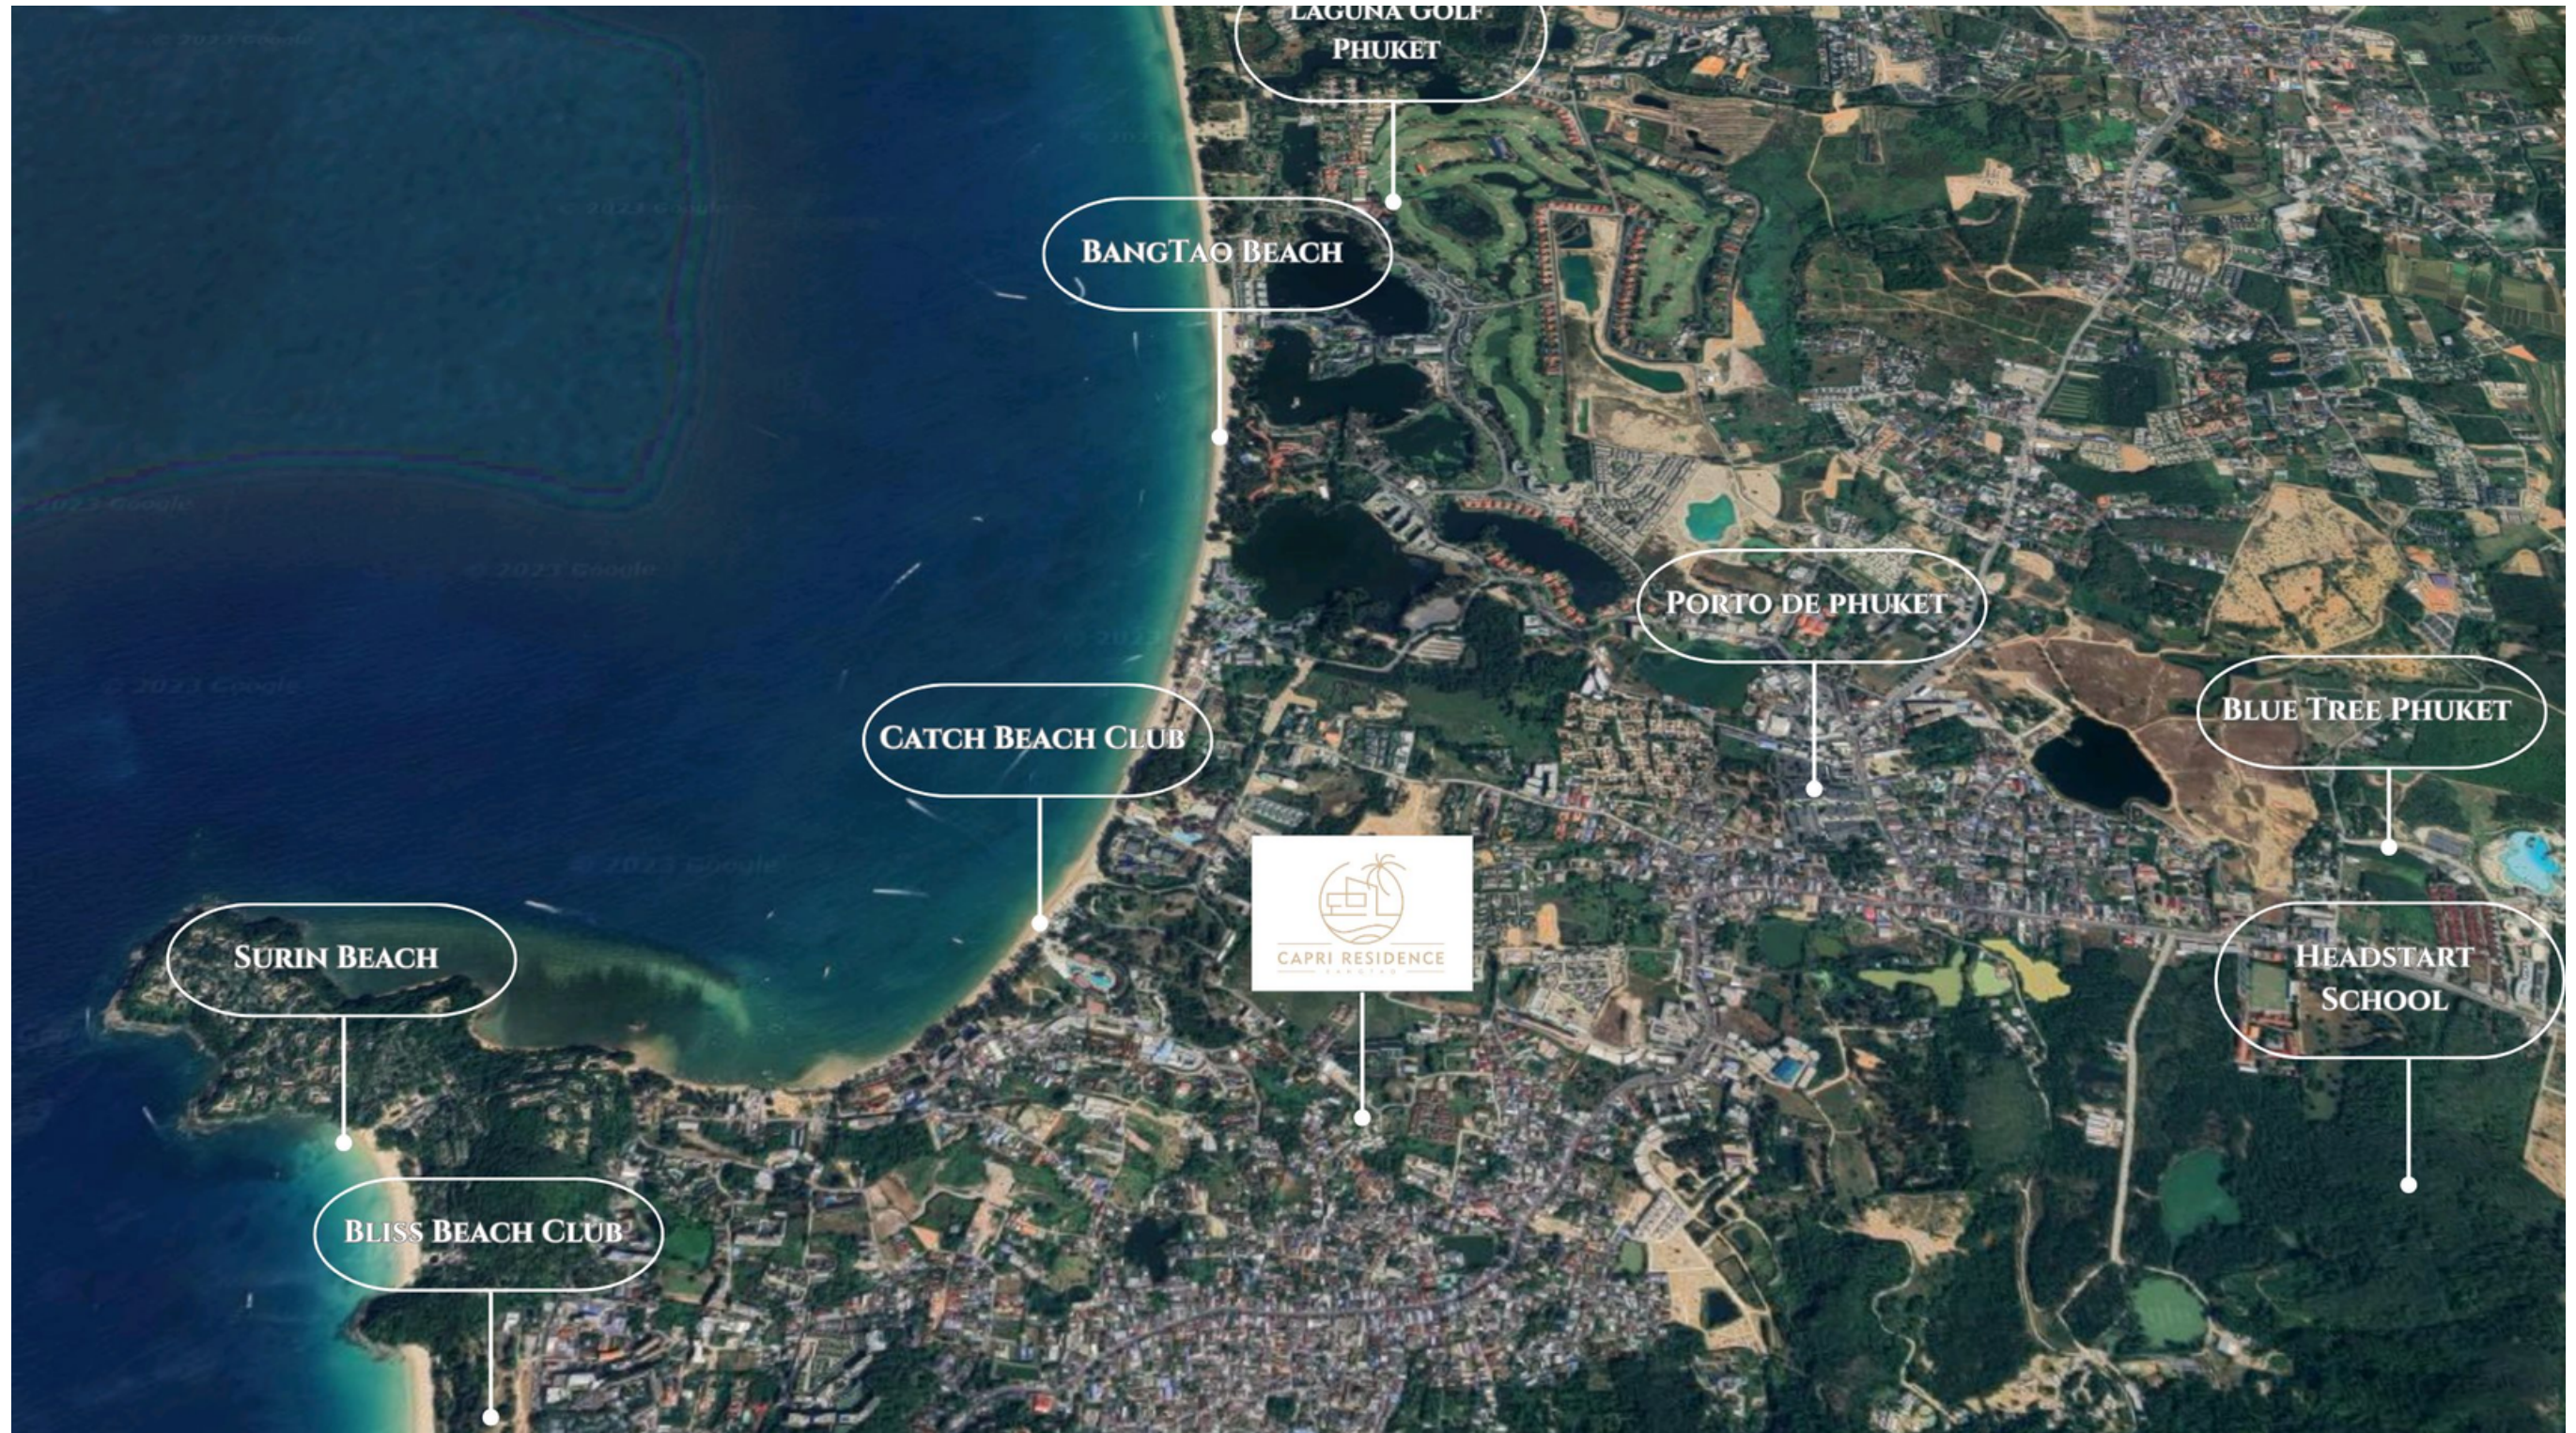

CAPRI RESIDENCE
BANGTAO PHUKET THAILAND

WWW.FANTASEAPLUS.COM

CAPRI RESIDENCE

BANGTAO

CAPRI RESIDENCE
LANGGATA

CAPRI RESIDENCE BANG TAO

Welcome to Capri Residence Bang Tao, where luxury living meets tropical bliss. Nestled in the heart of Phuket, just 850 meters away from the iconic Catch Beach Club, our exclusive development offers a lifestyle of opulence and tranquility.

LOCATION

CAPRI RESIDENCE BANG TAO

LIFESTYLE

CAPRI RESIDENCE BANG TAO

BANG TAO BEACH

LIFESTYLE

CAPRI RESIDENCE BANG TAO

CATCH BEACH CLUB

NEAR US

CAPRI RESIDENCE BANG TAO

NEARBY SHOPPING MALL

- Tasco Lotus Cherng Talay 1.4 KM.
- Boat Avenue Villa Market 2.8 KM.
- Porto de Phuket 5 KM.
- Laguna Phuket Avenue 6 KM.
- Robinson Lifestyle Thalang 9.2 KM.
- Makro Thalang 9.3 KM.
- Central Floresta Phuket 22 KM.

NEARBY HOSPITALS

- Thalang Hospital 10 KM.
- Bangkok Hospital Phuket 17 KM.
- Bangkok Hospital Siriroj 20 KM.
- Dibuk Hospital 24 KM.

NEAR US

CAPRI RESIDENCE BANG TAO

NEARBY SCHOOLS

- Phuket International Academy 6 KM.
- British International School, Phuket 9 KM.
- HeadStart International School
Cherngtalay Campus 11 KM.
- UWC Thailand International School 13 KM.
- QSI International School of Phuket 21 KM.