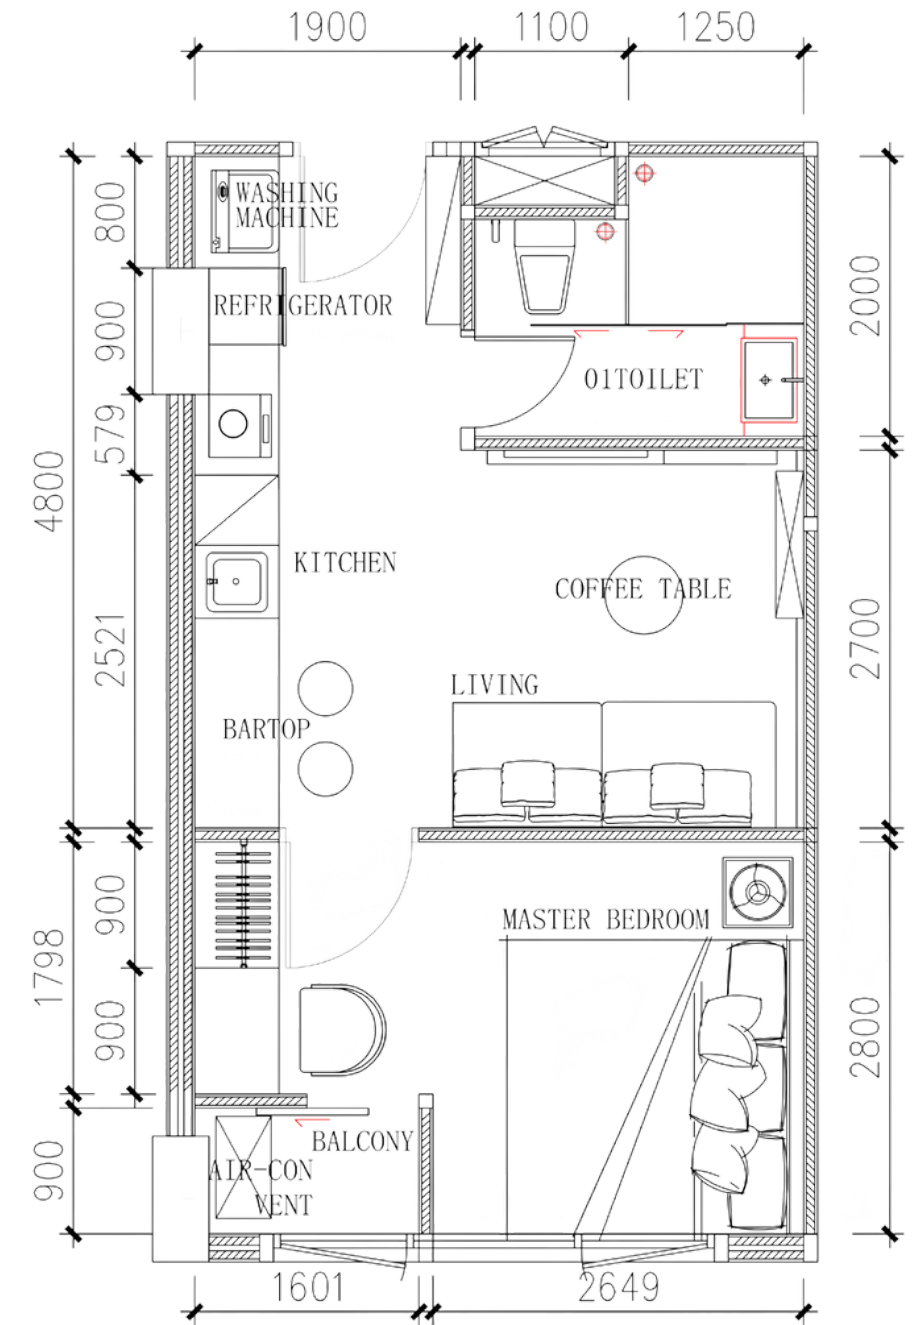

Laundry

Bathroom

CAPRI RESIDENCE
BANGTAO

CAPRI RESIDENCE
FANGTAO

TYPE C

ONE BEDROOM

TOTAL AREA:
35 SQ.M.

One
Bedroom