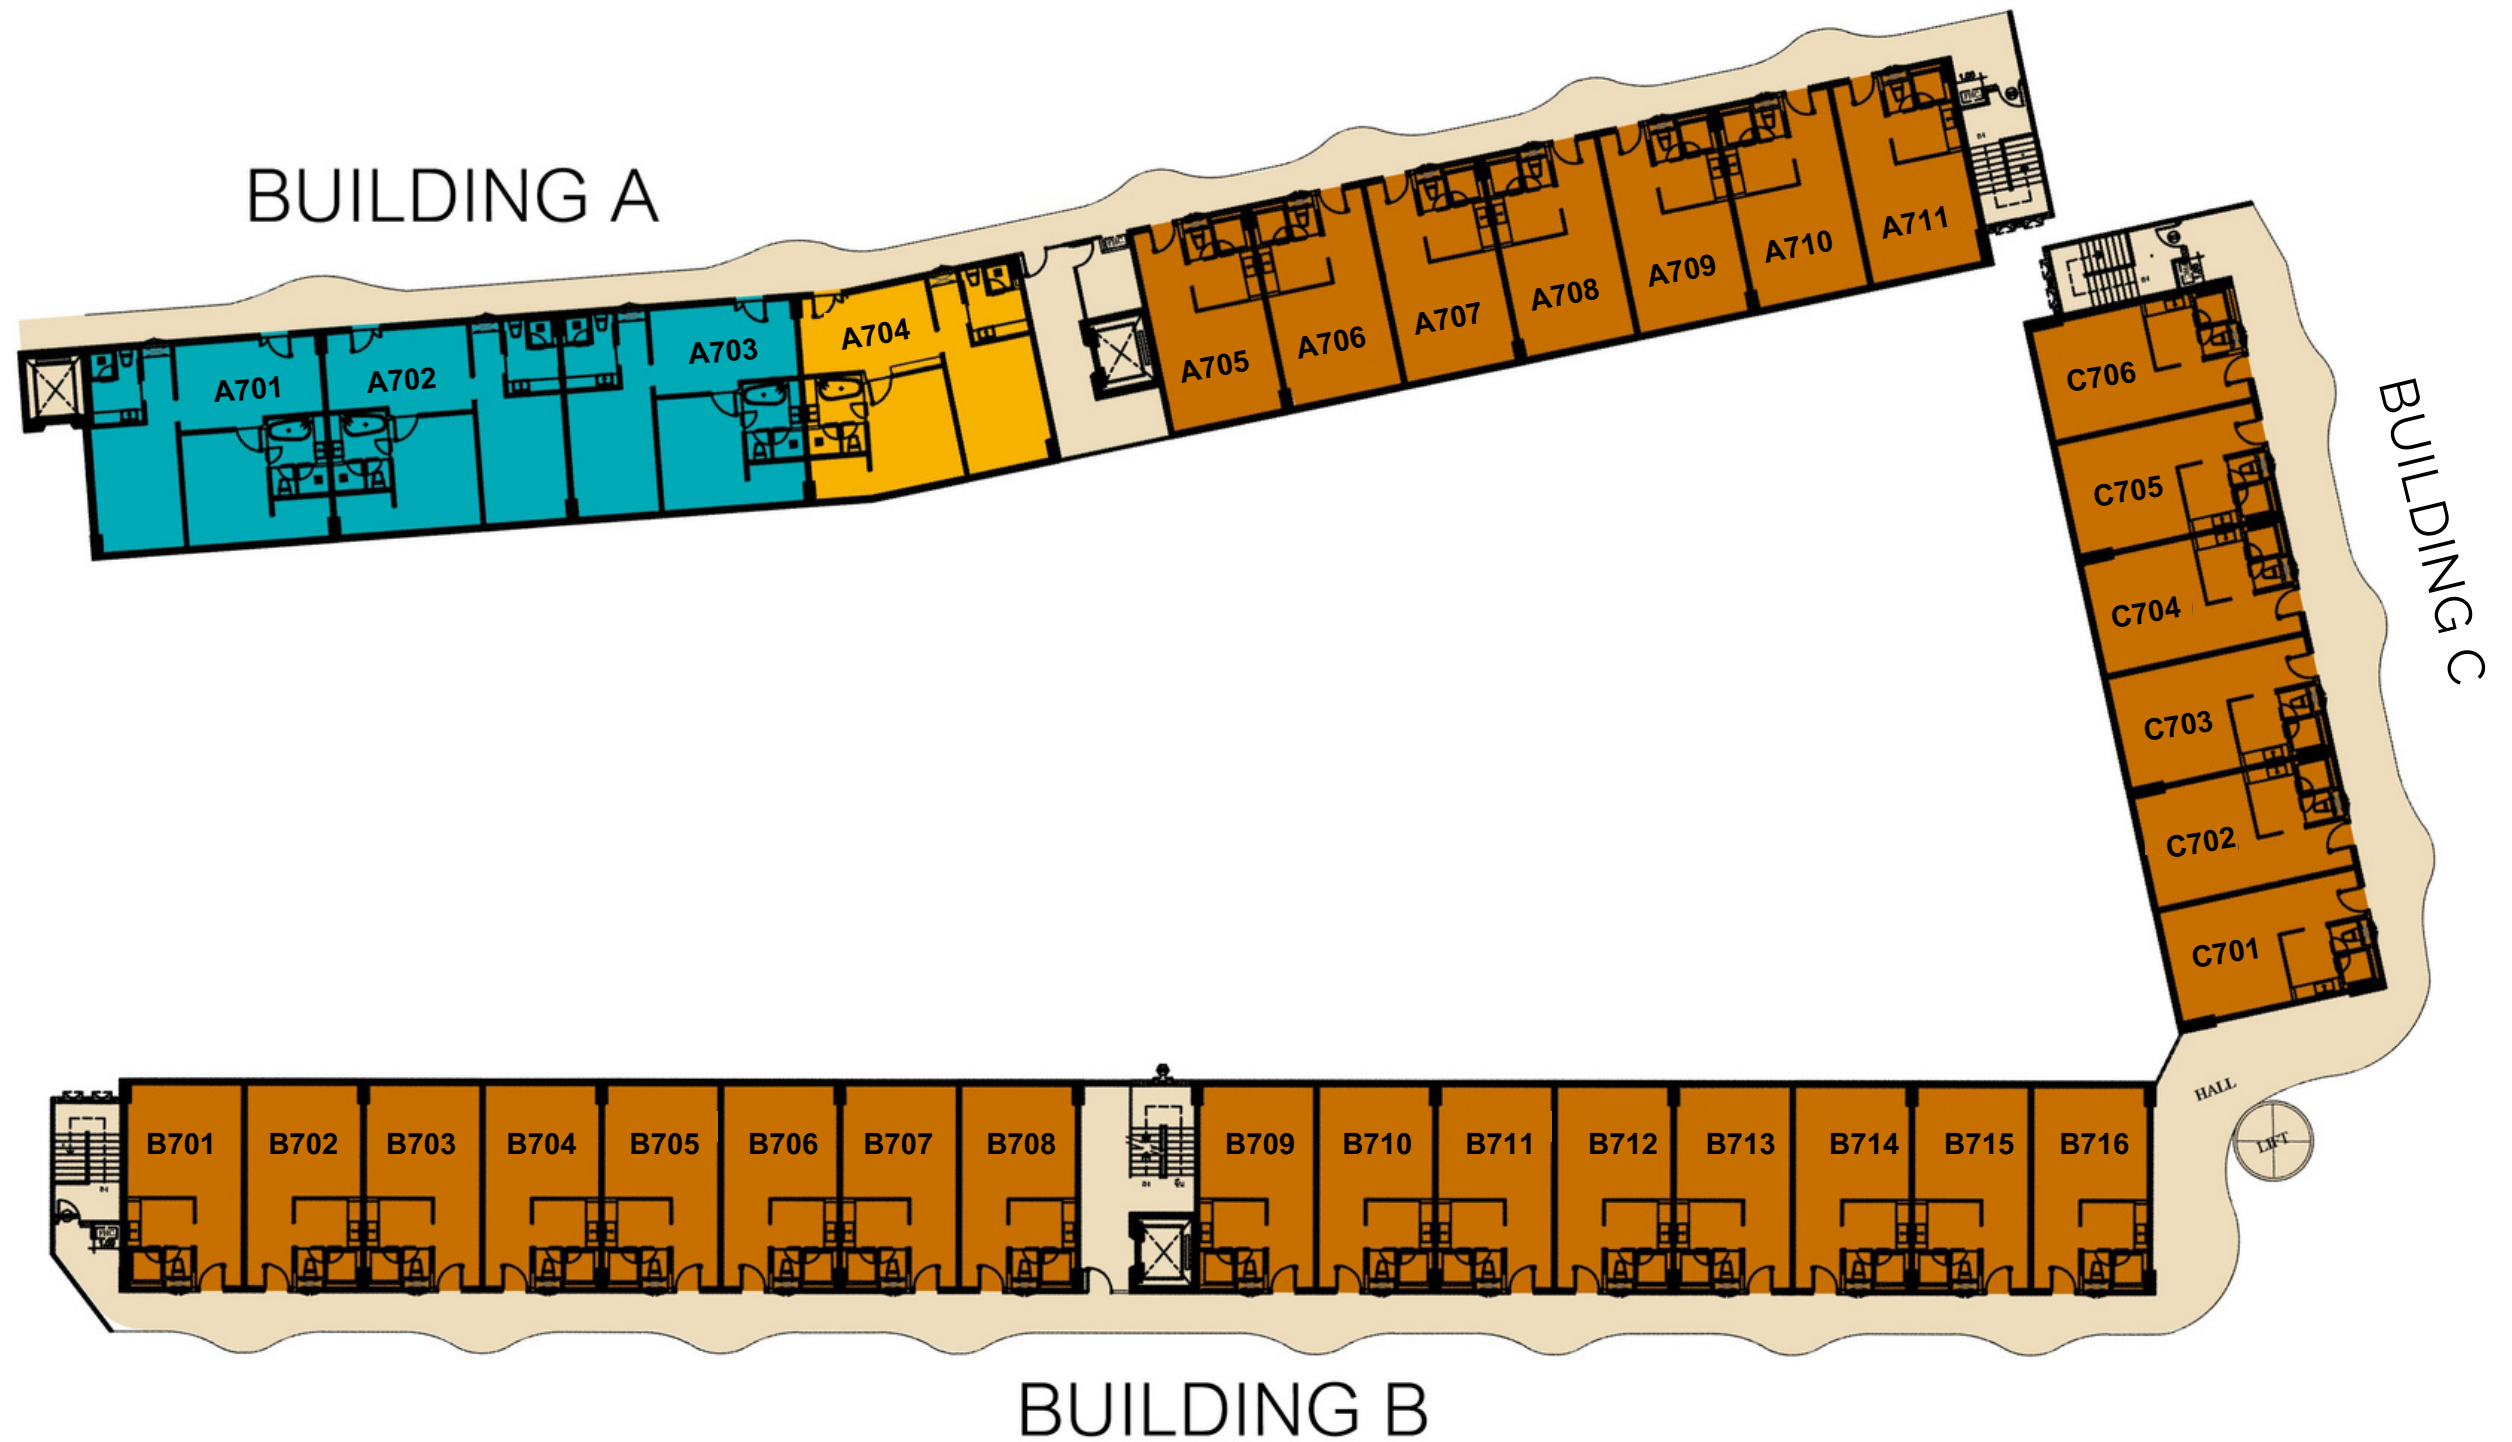

-  TYPE A - 75 SQ.M. (1 UNIT)
-  TYPE B - 70 SQ.M. (3 UNIT)
-  TYPE C - 35 SQ.M. (26 UNIT)

CAPRI RESIDENCE BANG TAO

7TH FLOOR PLAN

NORTH

-  TYPE A - 75 SQ.M. (1 UNIT)
-  TYPE B - 70 SQ.M. (3 UNIT)
-  TYPE C - 35 SQ.M. (26 UNIT)