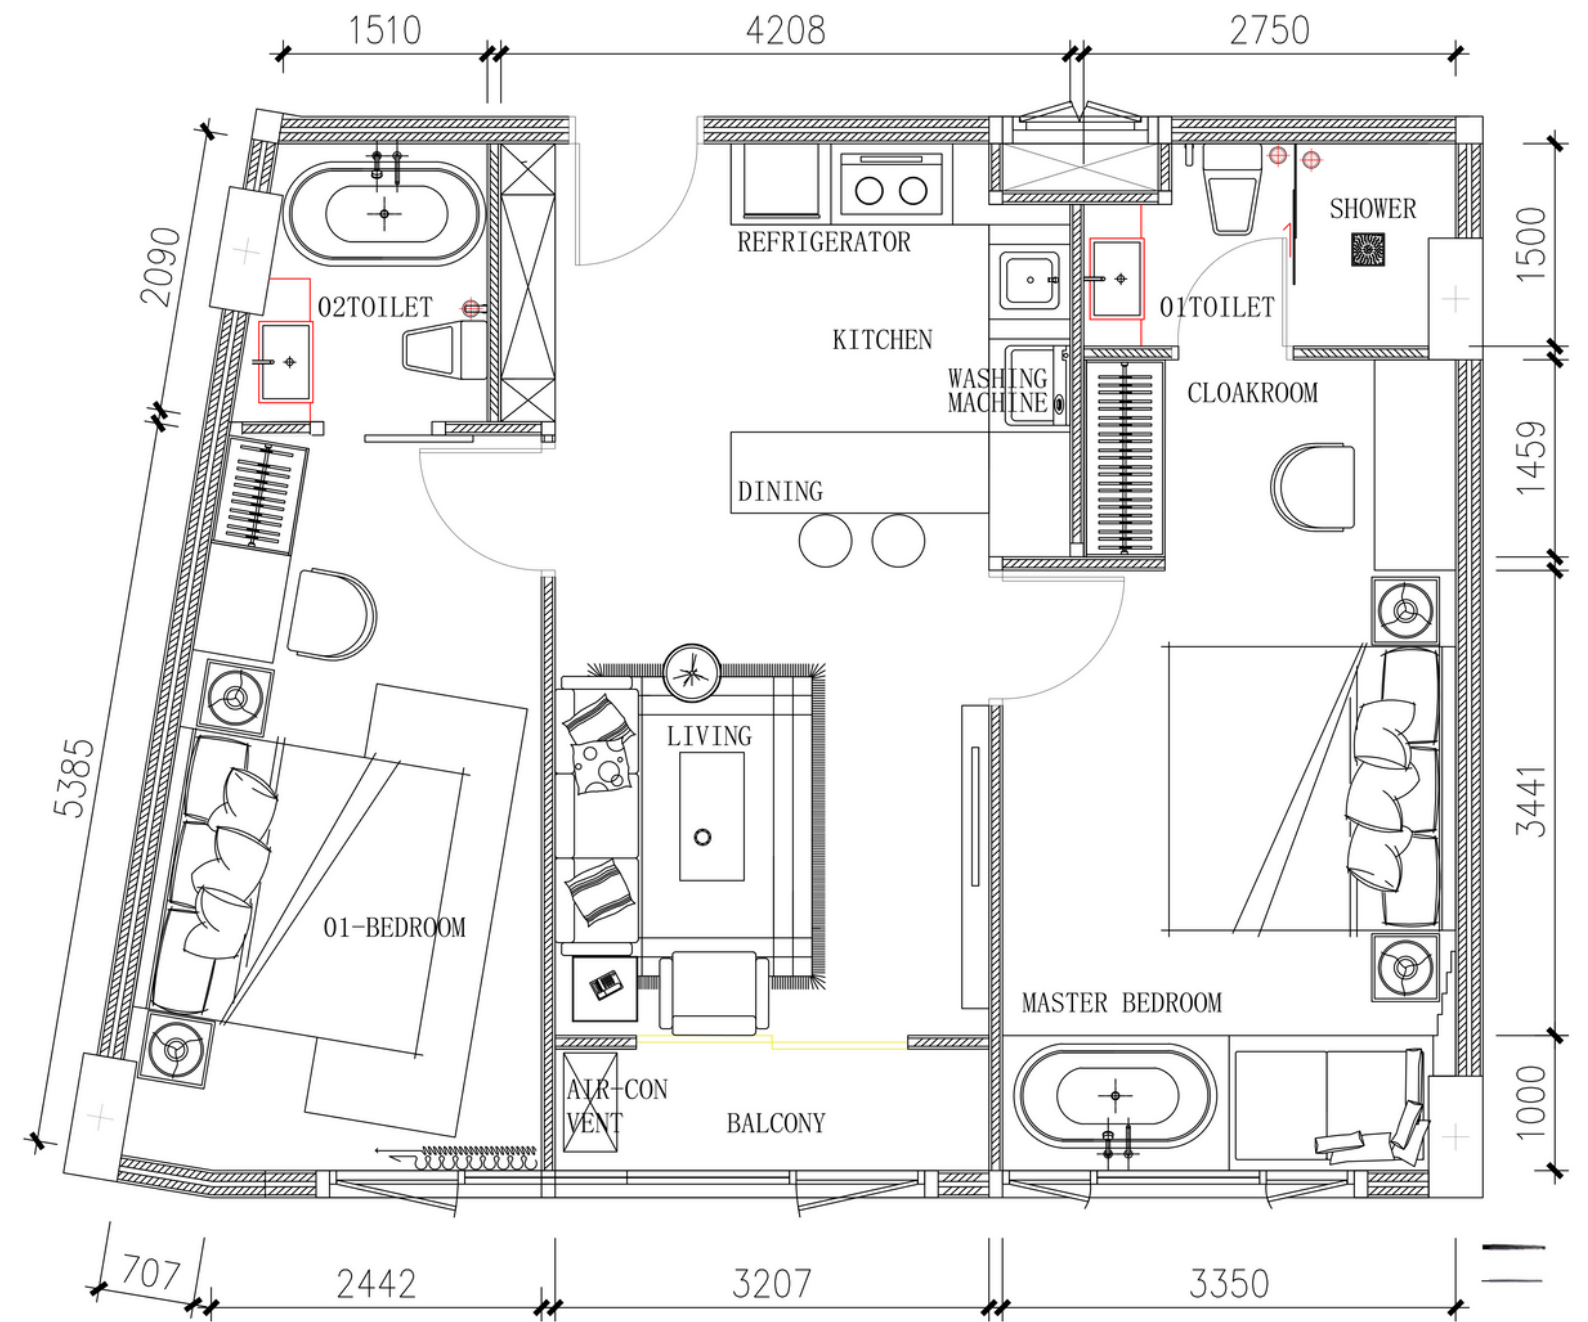

CAPRI RESIDENCE BANG TAO

8TH FLOOR PLAN

NORTH

-  TYPE A - 75 SQ.M. (1 UNIT)
-  TYPE B - 70 SQ.M. (3 UNIT)
-  TYPE C - 35 SQ.M. (26 UNIT)

ROOM PLAN

WWW.FANTASEAPLUS.COM

TYPE A

TWO BEDROOM