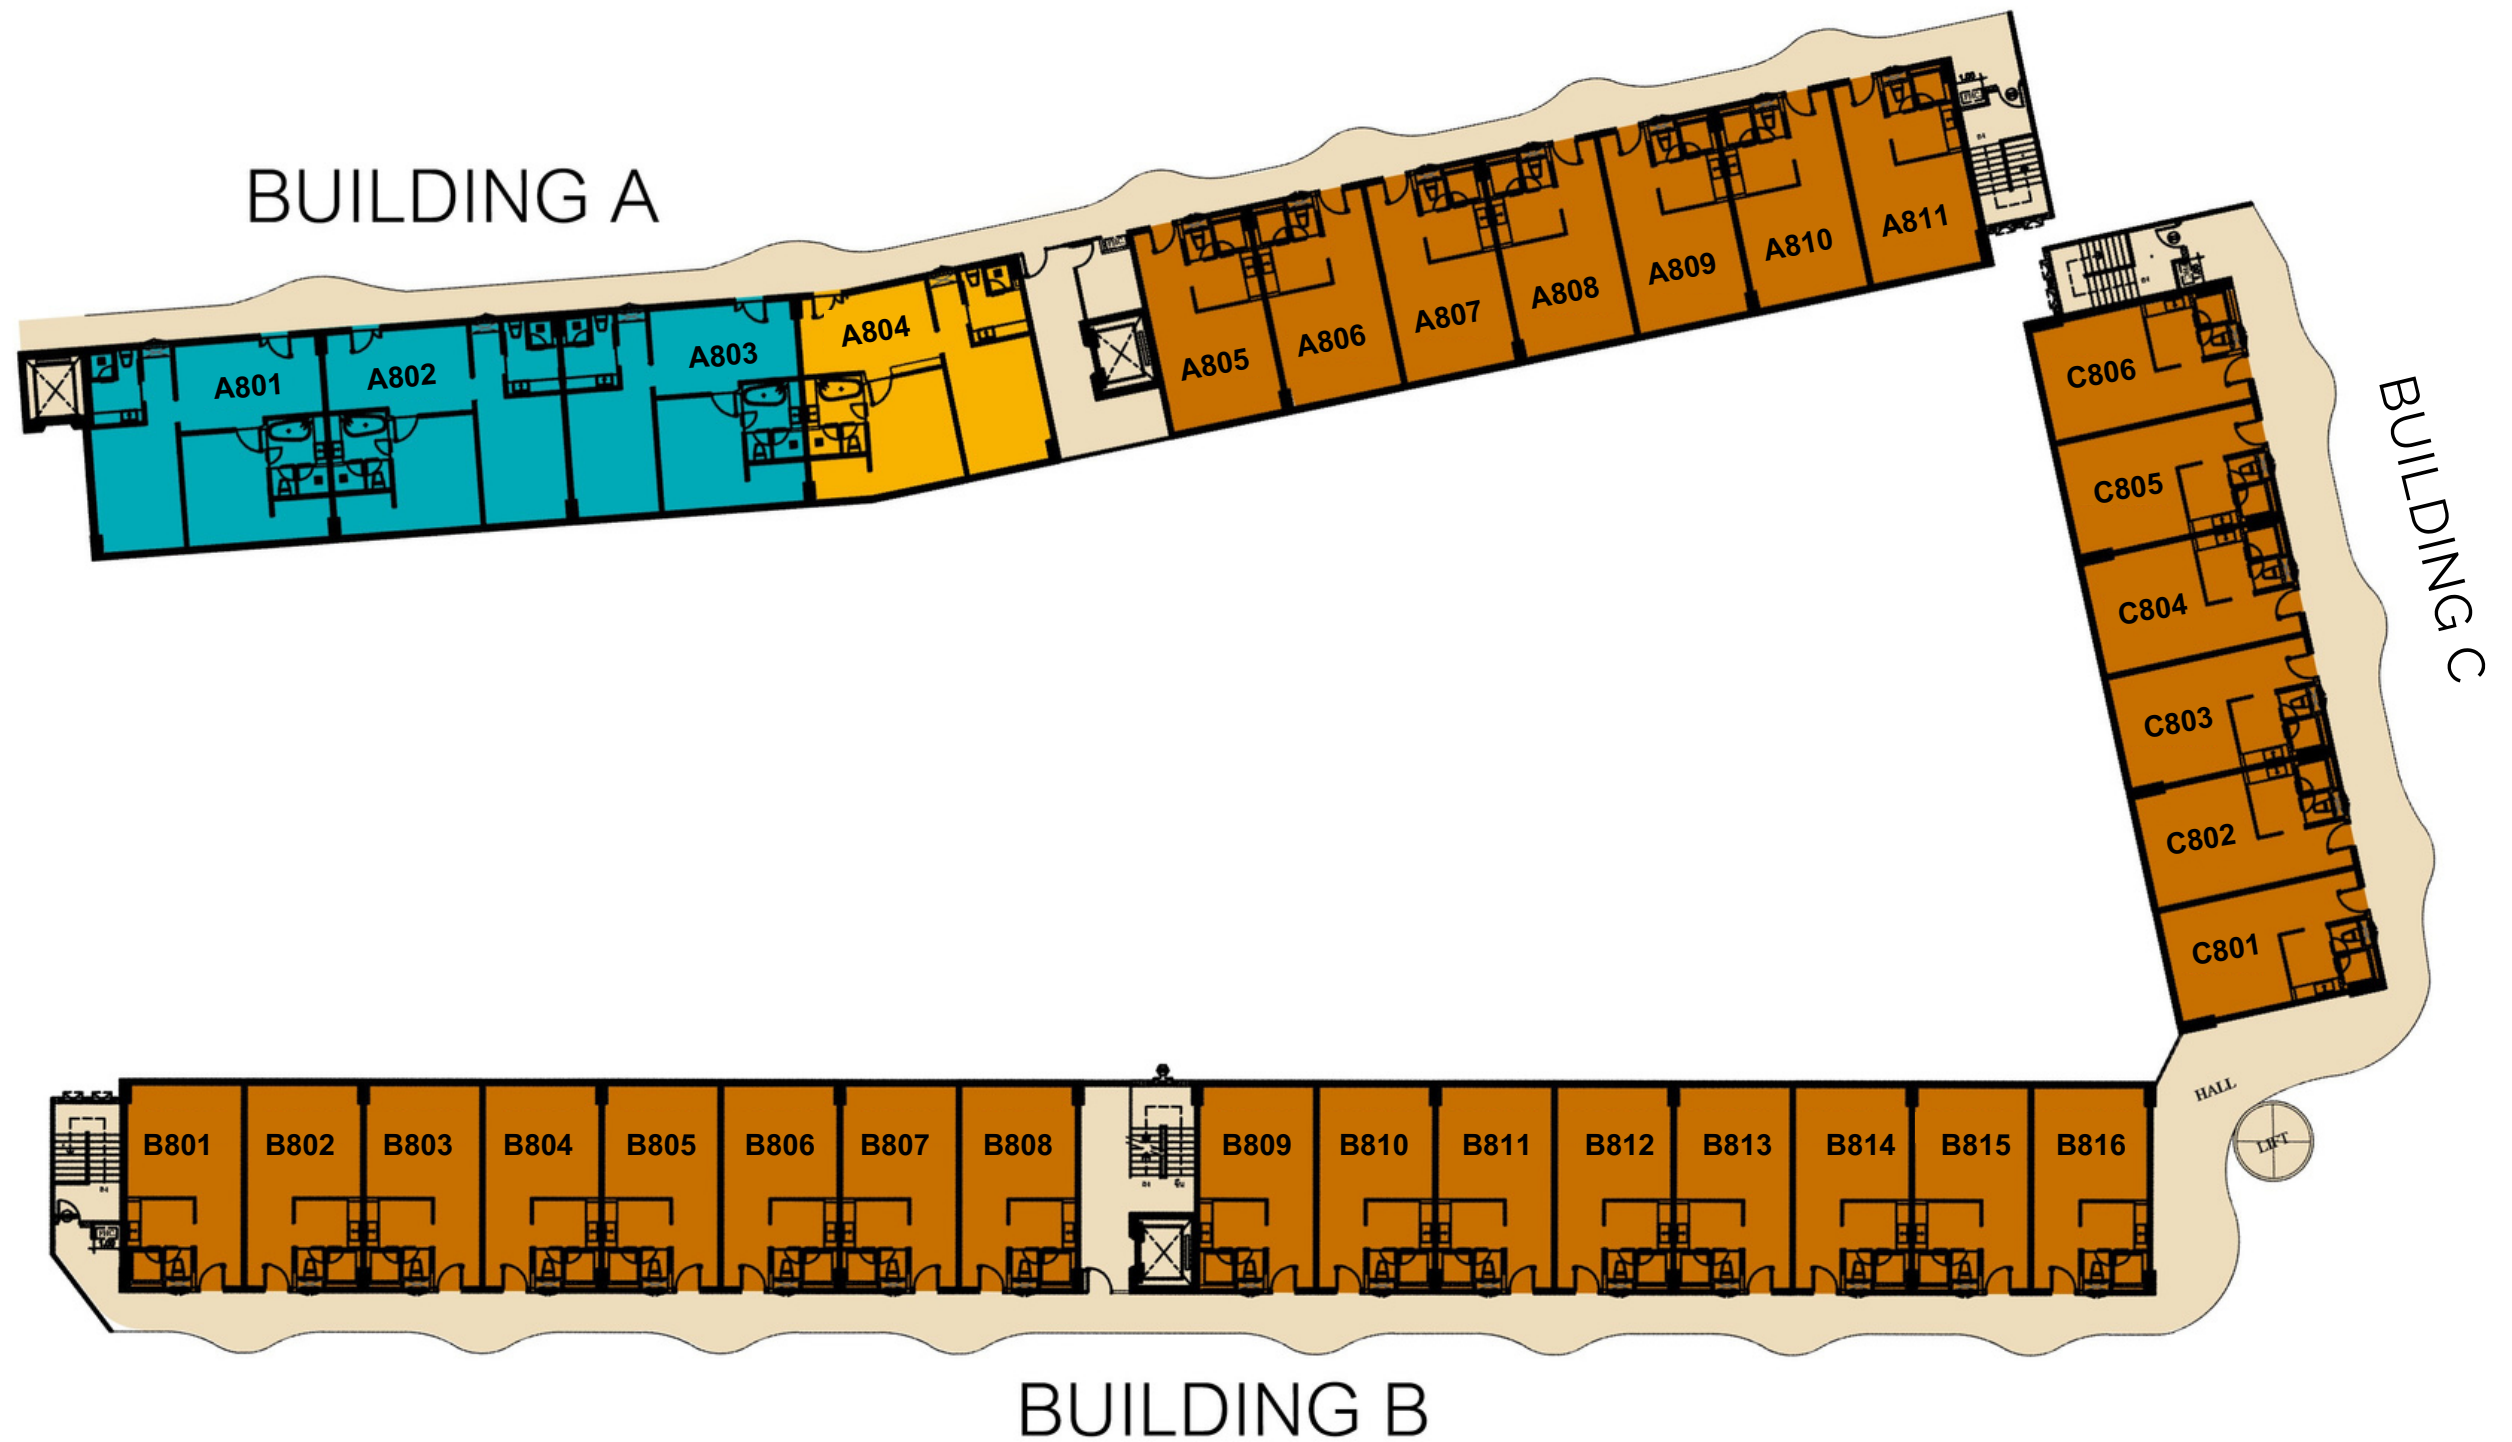

CAPRI RESIDENCE BANG TAO

8TH FLOOR PLAN

NORTH

-  TYPE A - 75 SQ.M. (1 UNIT)
-  TYPE B - 70 SQ.M. (3 UNIT)
-  TYPE C - 35 SQ.M. (26 UNIT)

ROOM PLAN

WWW.FANTASEAPLUS.COM

TYPE A

TWO BEDROOM

TOTAL AREA:
75 SQ.M.

Two
Bedroom

Bathtub

Kitchen

Dining Area

Laundry

Bathroom

CAPRI RESIDENCE
BANGTAO