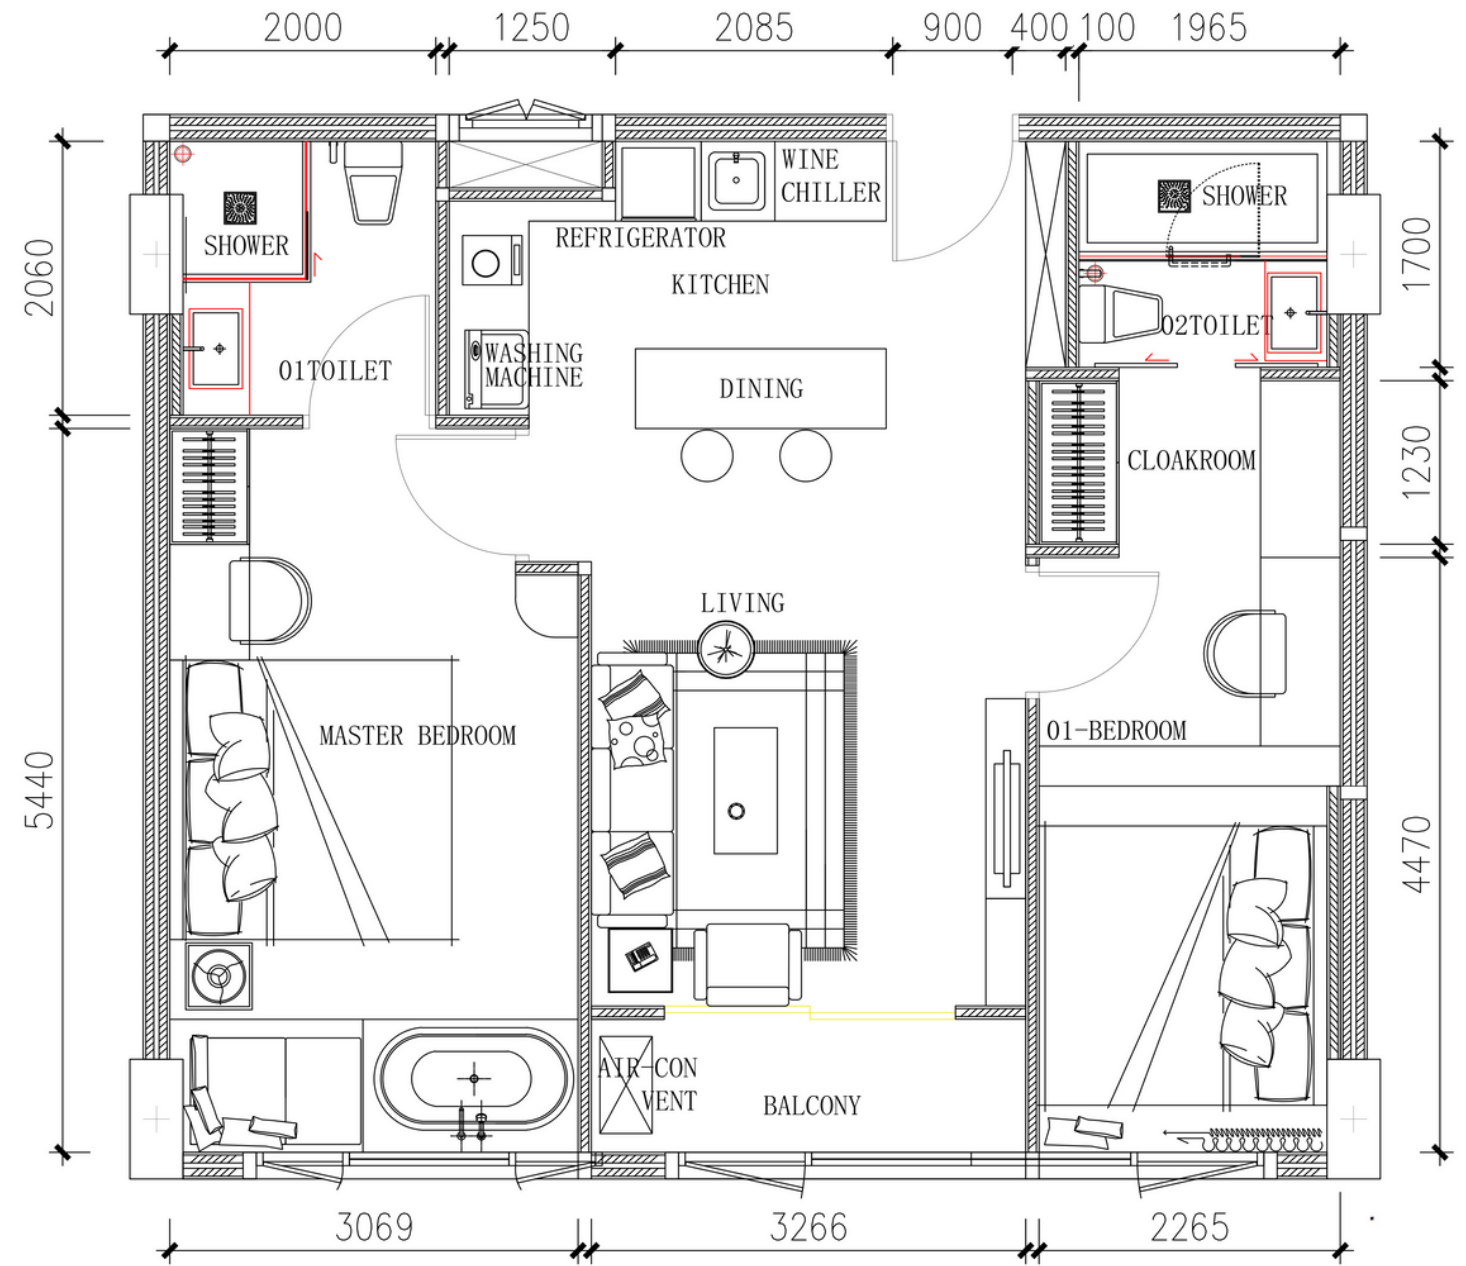

CAPRI RESIDENCE
LANGTAO

TYPE B

TWO BEDROOM

TOTAL AREA:
70 SQ.M.

Two
Bedroom

Bathtub

Kitchen

Dining Area