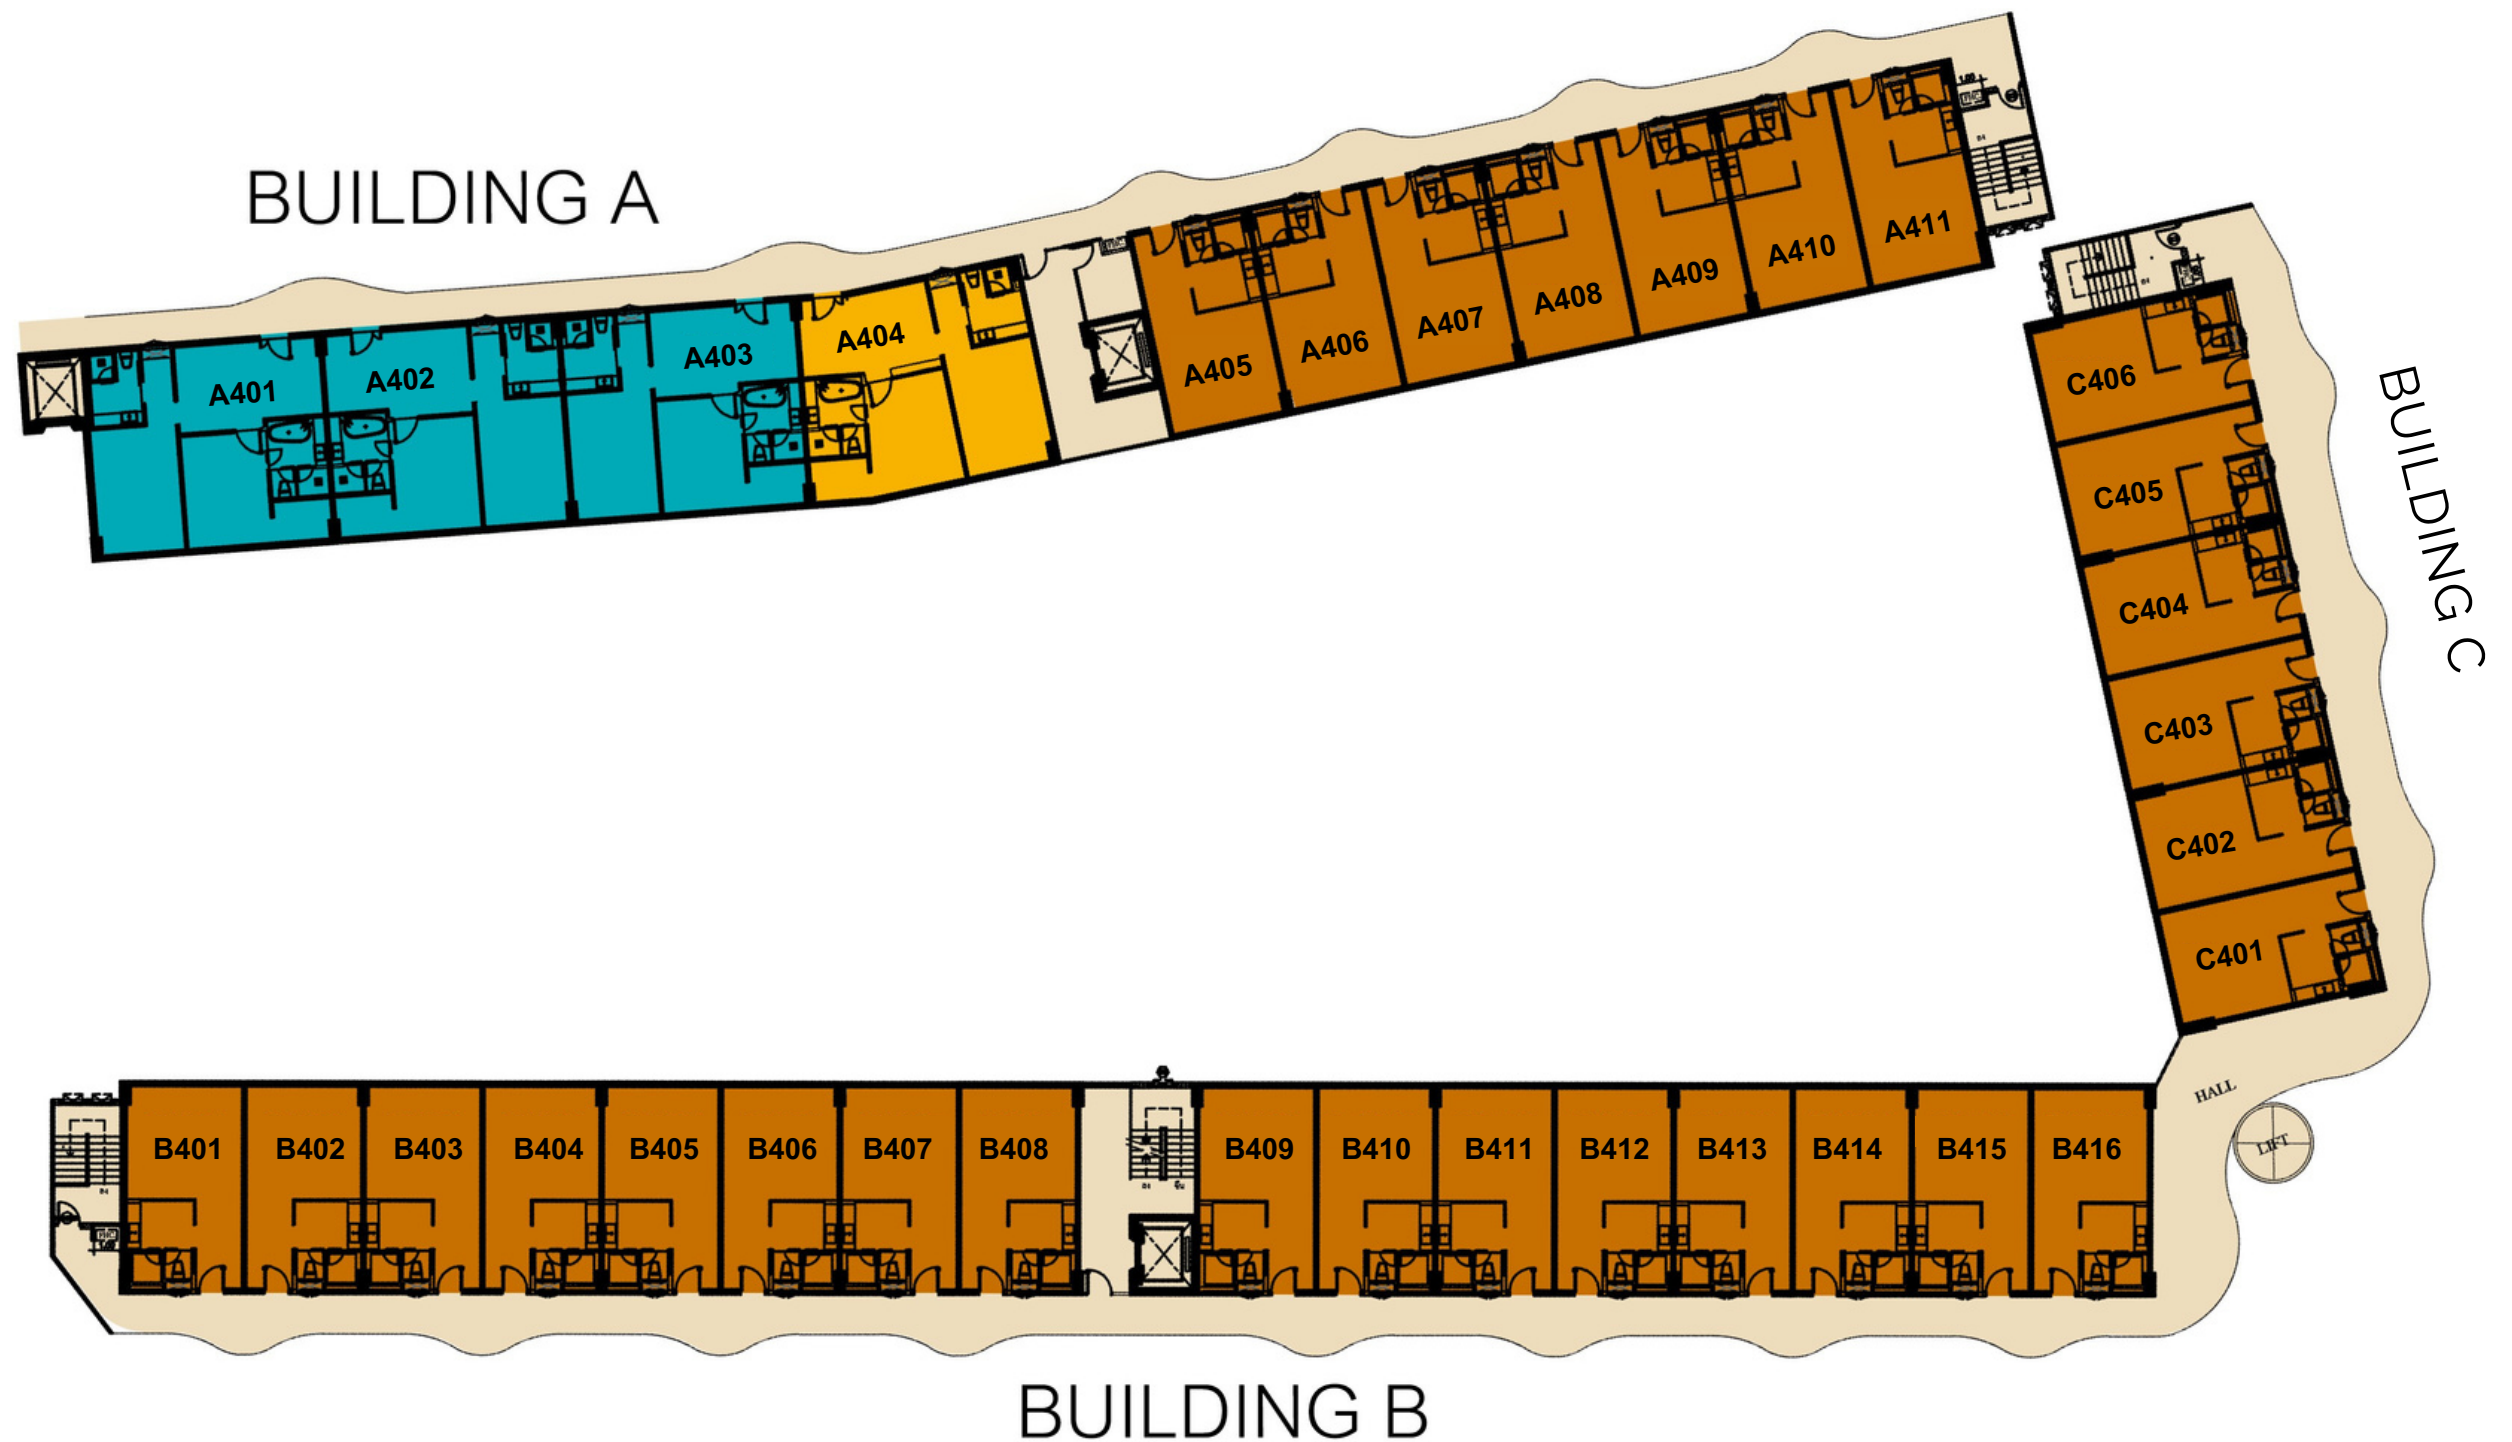

3RD FLOOR PLAN

NORTH

-  TYPE A - 75 SQ.M. (1UNIT)
-  TYPE B - 70 SQ.M. (3UNIT)
-  TYPE C - 35 SQ.M. (26UNIT)

CAPRI RESIDENCE BANG TAO

4TH FLOOR PLAN

NORTH

-  TYPE A - 75 SQ.M. (1 UNIT)
-  TYPE B - 70 SQ.M. (3 UNIT)
-  TYPE C - 35 SQ.M. (26 UNIT)

CAPRI RESIDENCE BANG TAO

5TH FLOOR PLAN

NORTH

-  TYPE A - 75 SQ.M. (1 UNIT)
-  TYPE B - 70 SQ.M. (3 UNIT)
-  TYPE C - 35 SQ.M. (26 UNIT)

CAPRI RESIDENCE BANG TAO

6TH FLOOR PLAN

CAPRI RESIDENCE
BANG TAO

NORTH