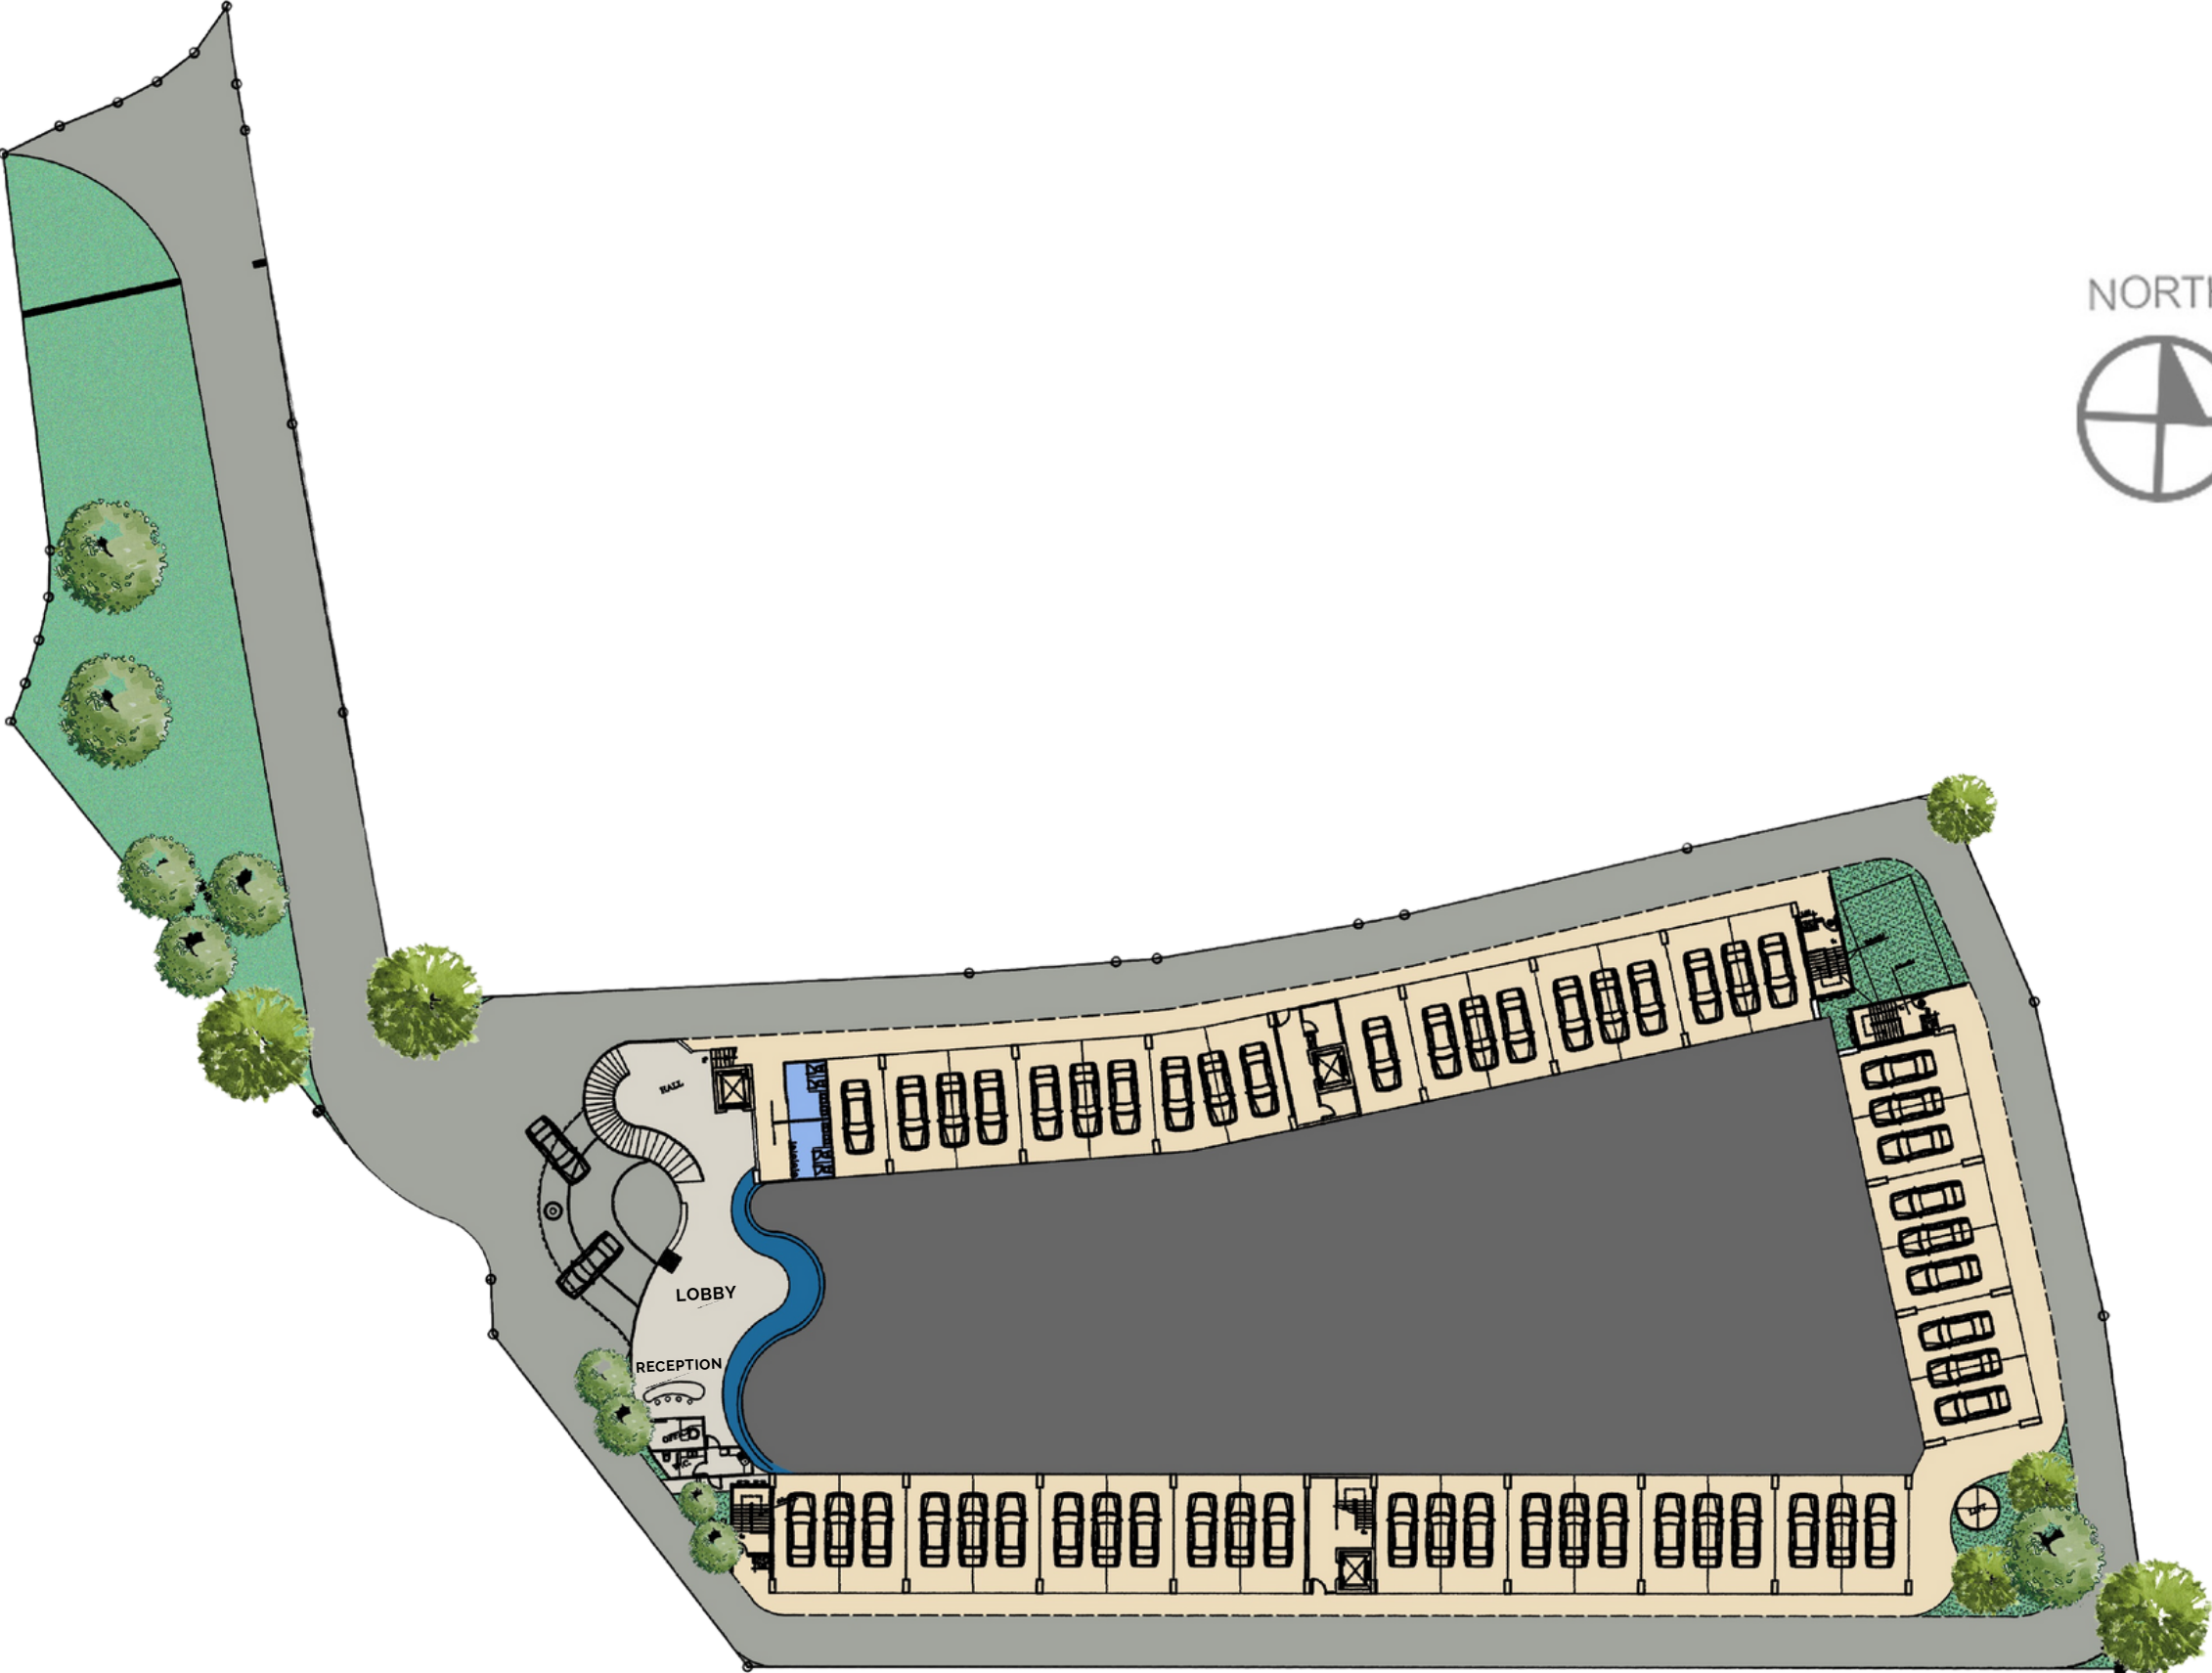

CAPRI RESIDENCE BANG TAO GROUND FLOOR PLAN