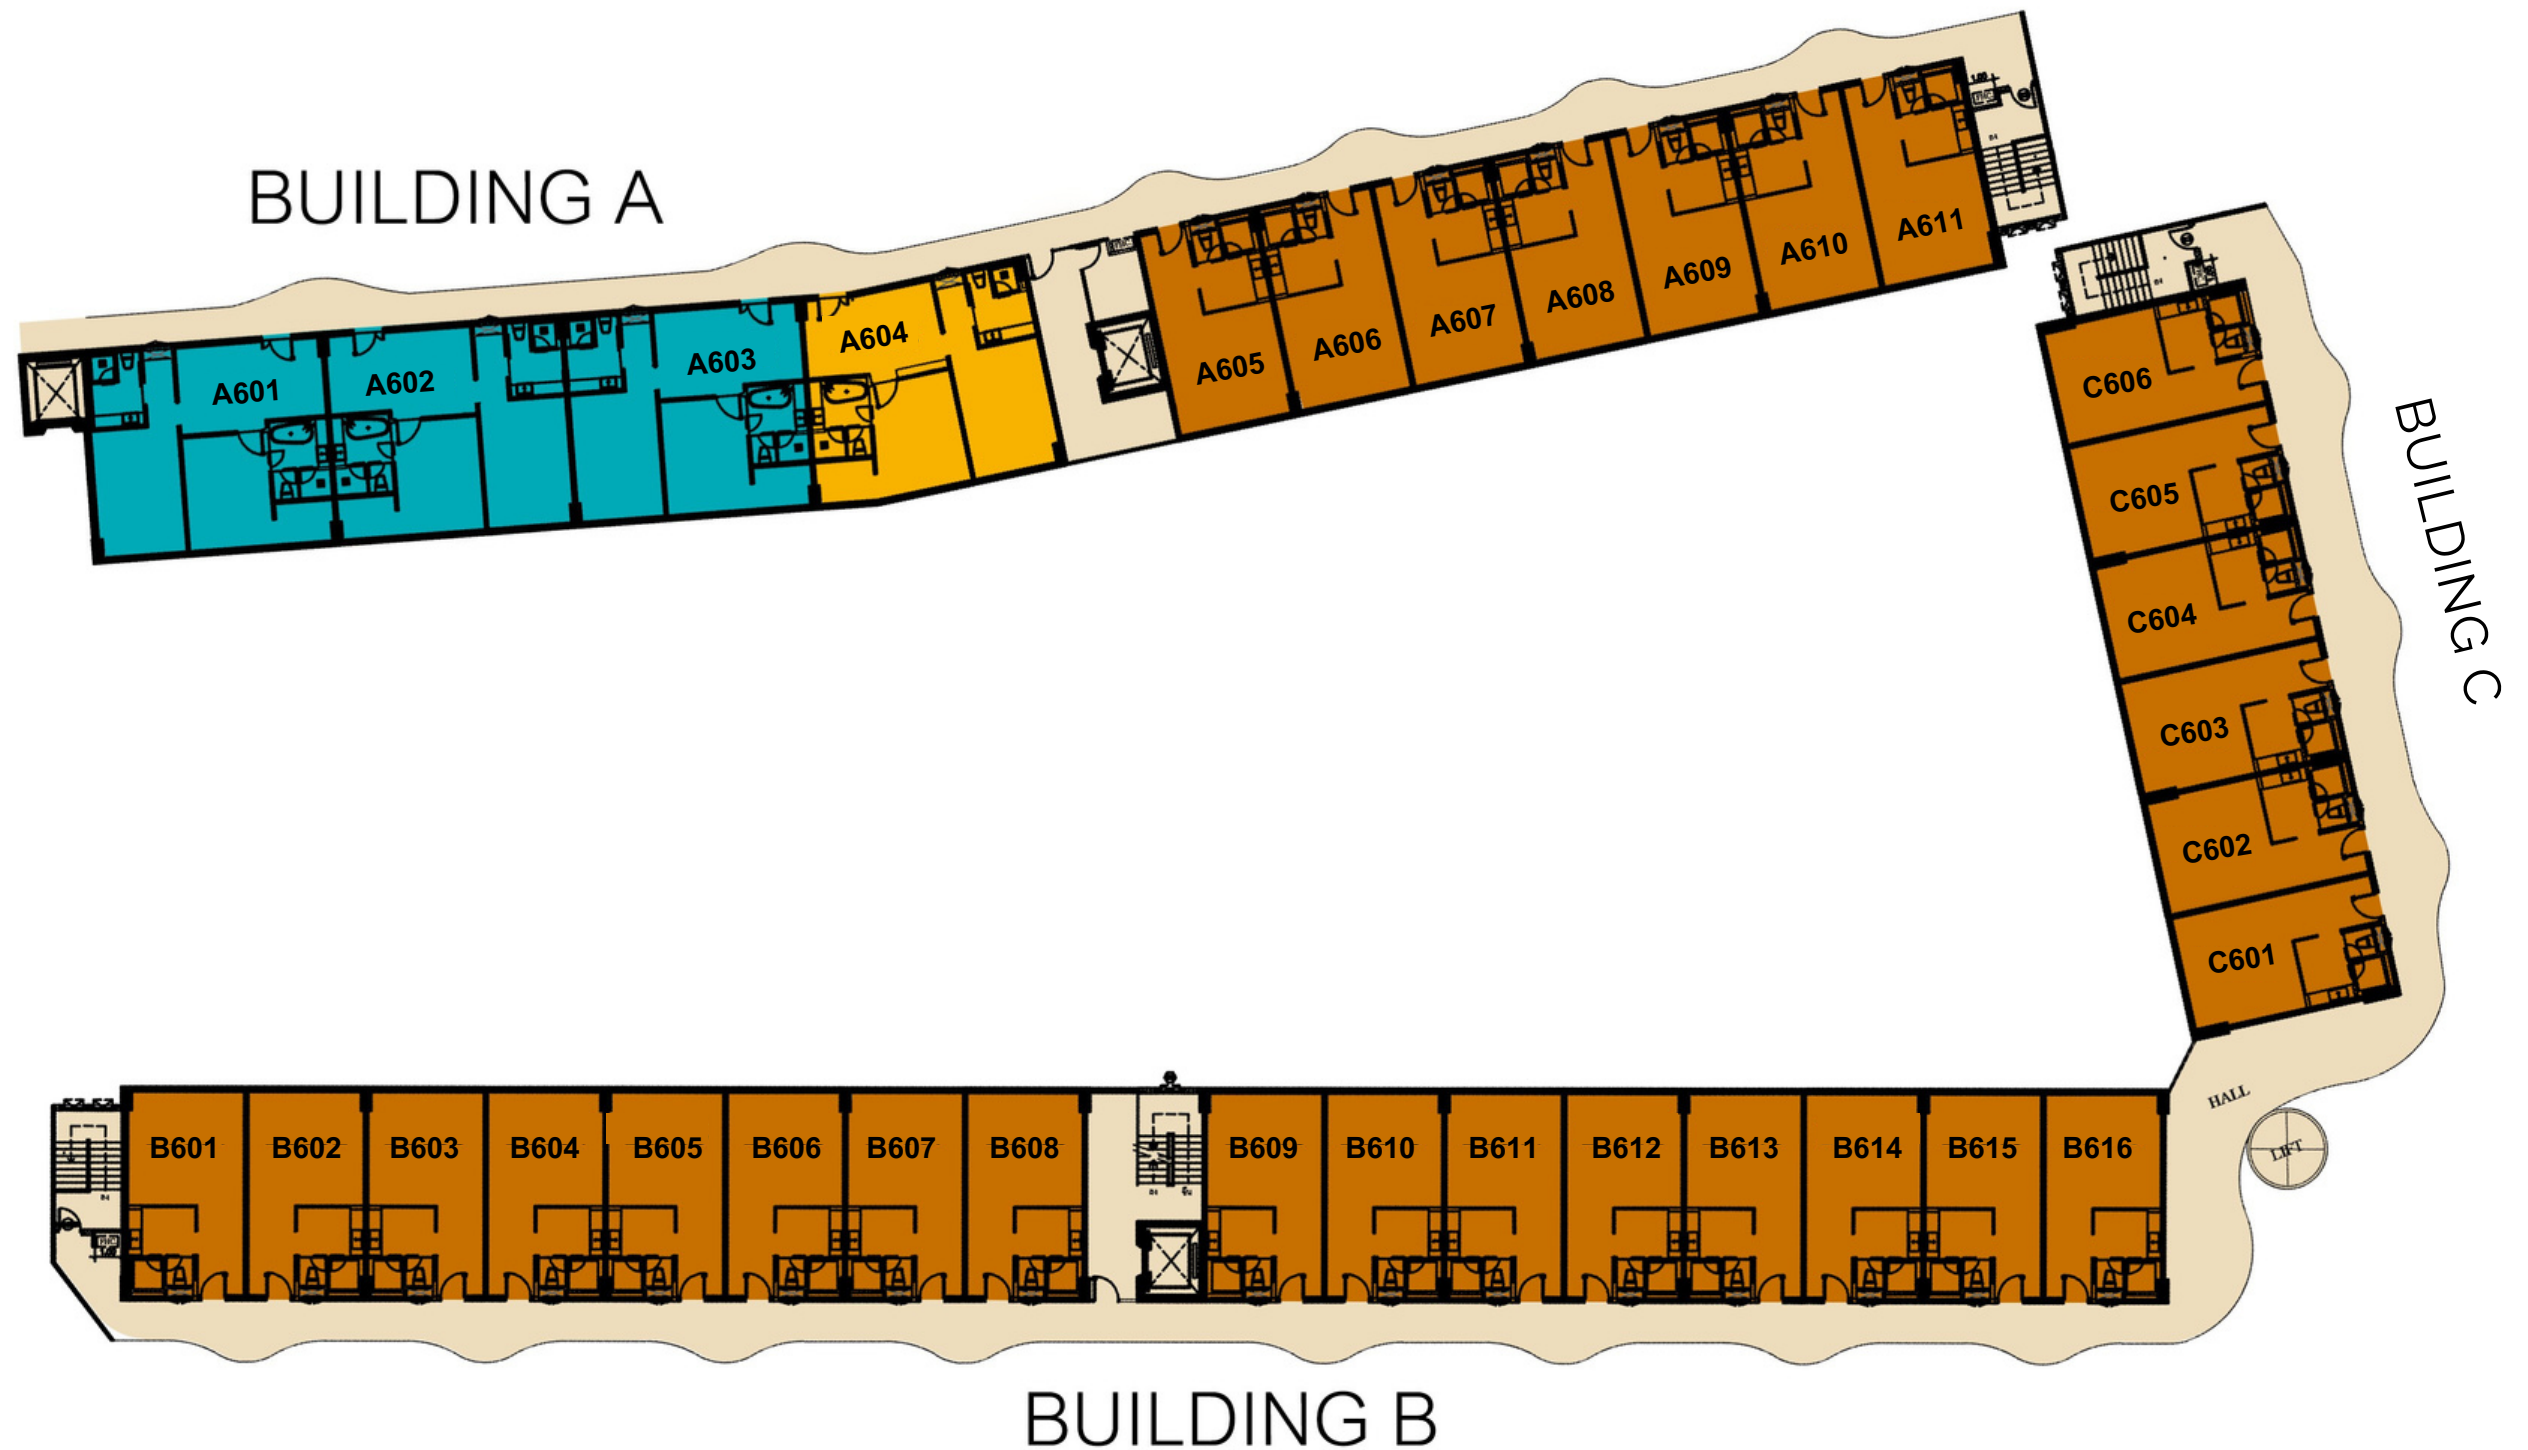

CAPRI RESIDENCE BANG TAO

6TH FLOOR PLAN

CAPRI RESIDENCE
BANG TAO

NORTH

- TYPE A - 75 SQ.M. (1 UNIT)
- TYPE B - 70 SQ.M. (3 UNIT)
- TYPE C - 35 SQ.M. (26 UNIT)