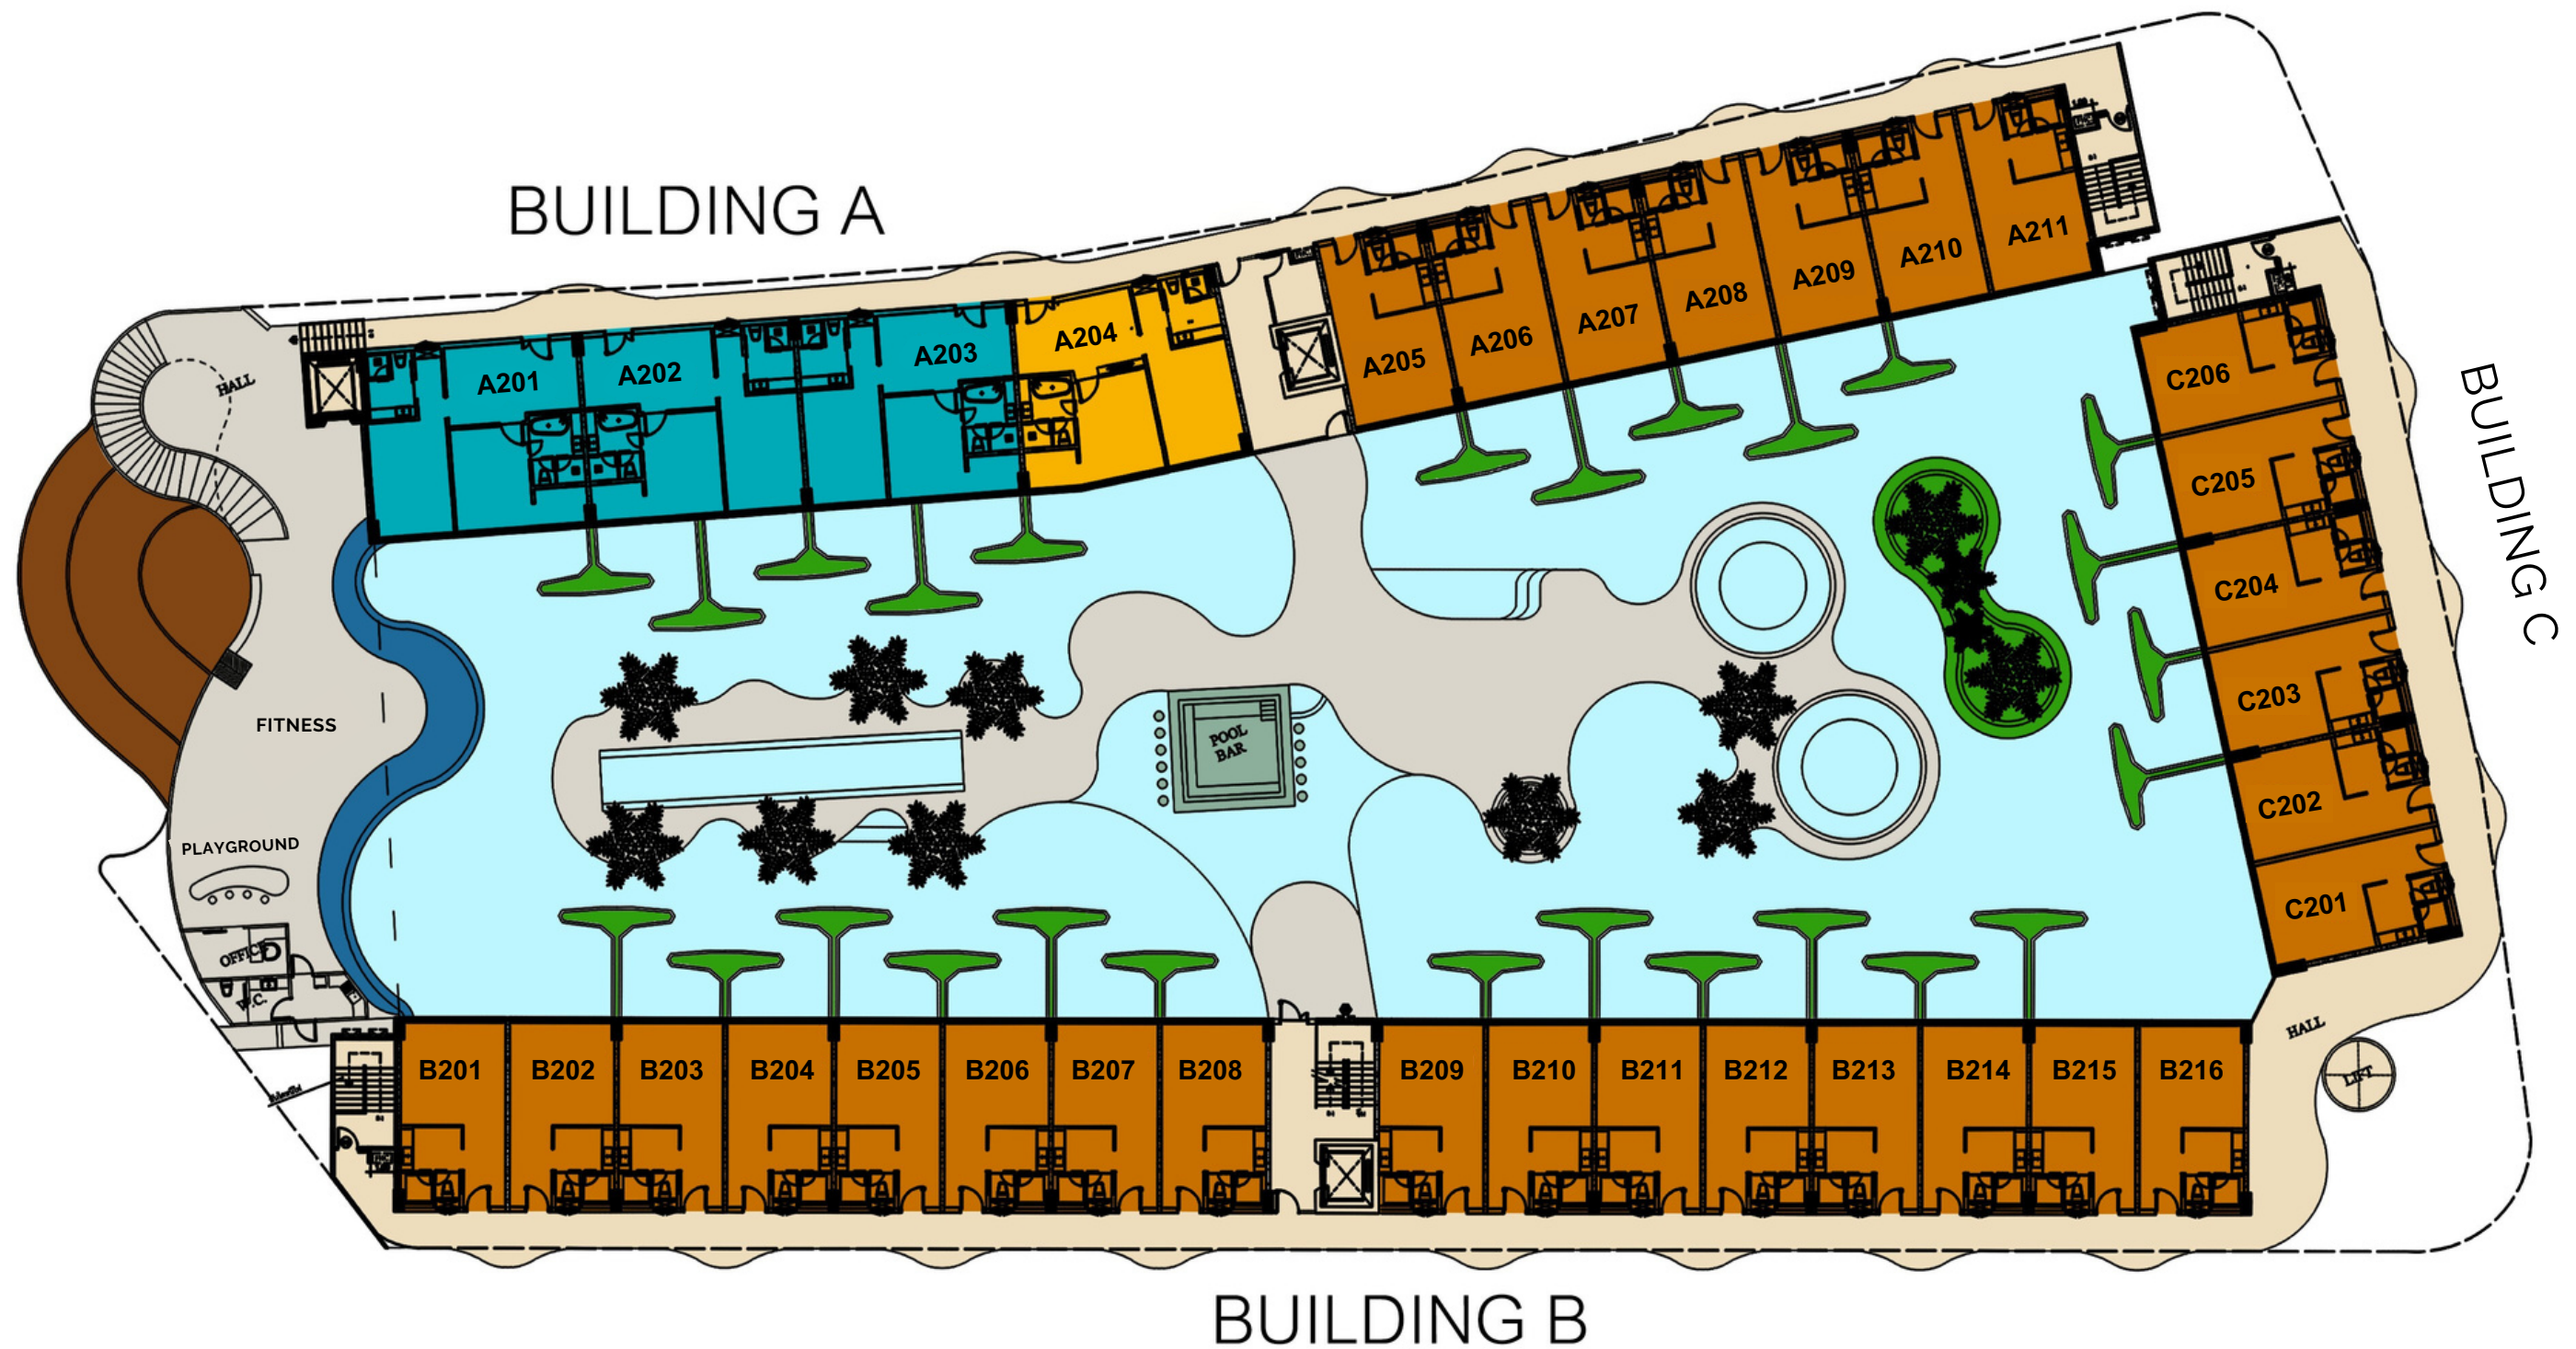

WWW.FANTASEAPLUS.COM

CAPRI RESIDENCE BANG TAO GROUND FLOOR PLAN

CAPRI RESIDENCE BANG TAO

2ND FLOOR PLAN

NORTH

-  TYPE A - 75 SQ.M. (1UNIT)
-  TYPE B - 70 SQ.M. (3UNIT)
-  TYPE C - 35 SQ.M. (26UNIT)

CAPRI RESIDENCE BANG TAO