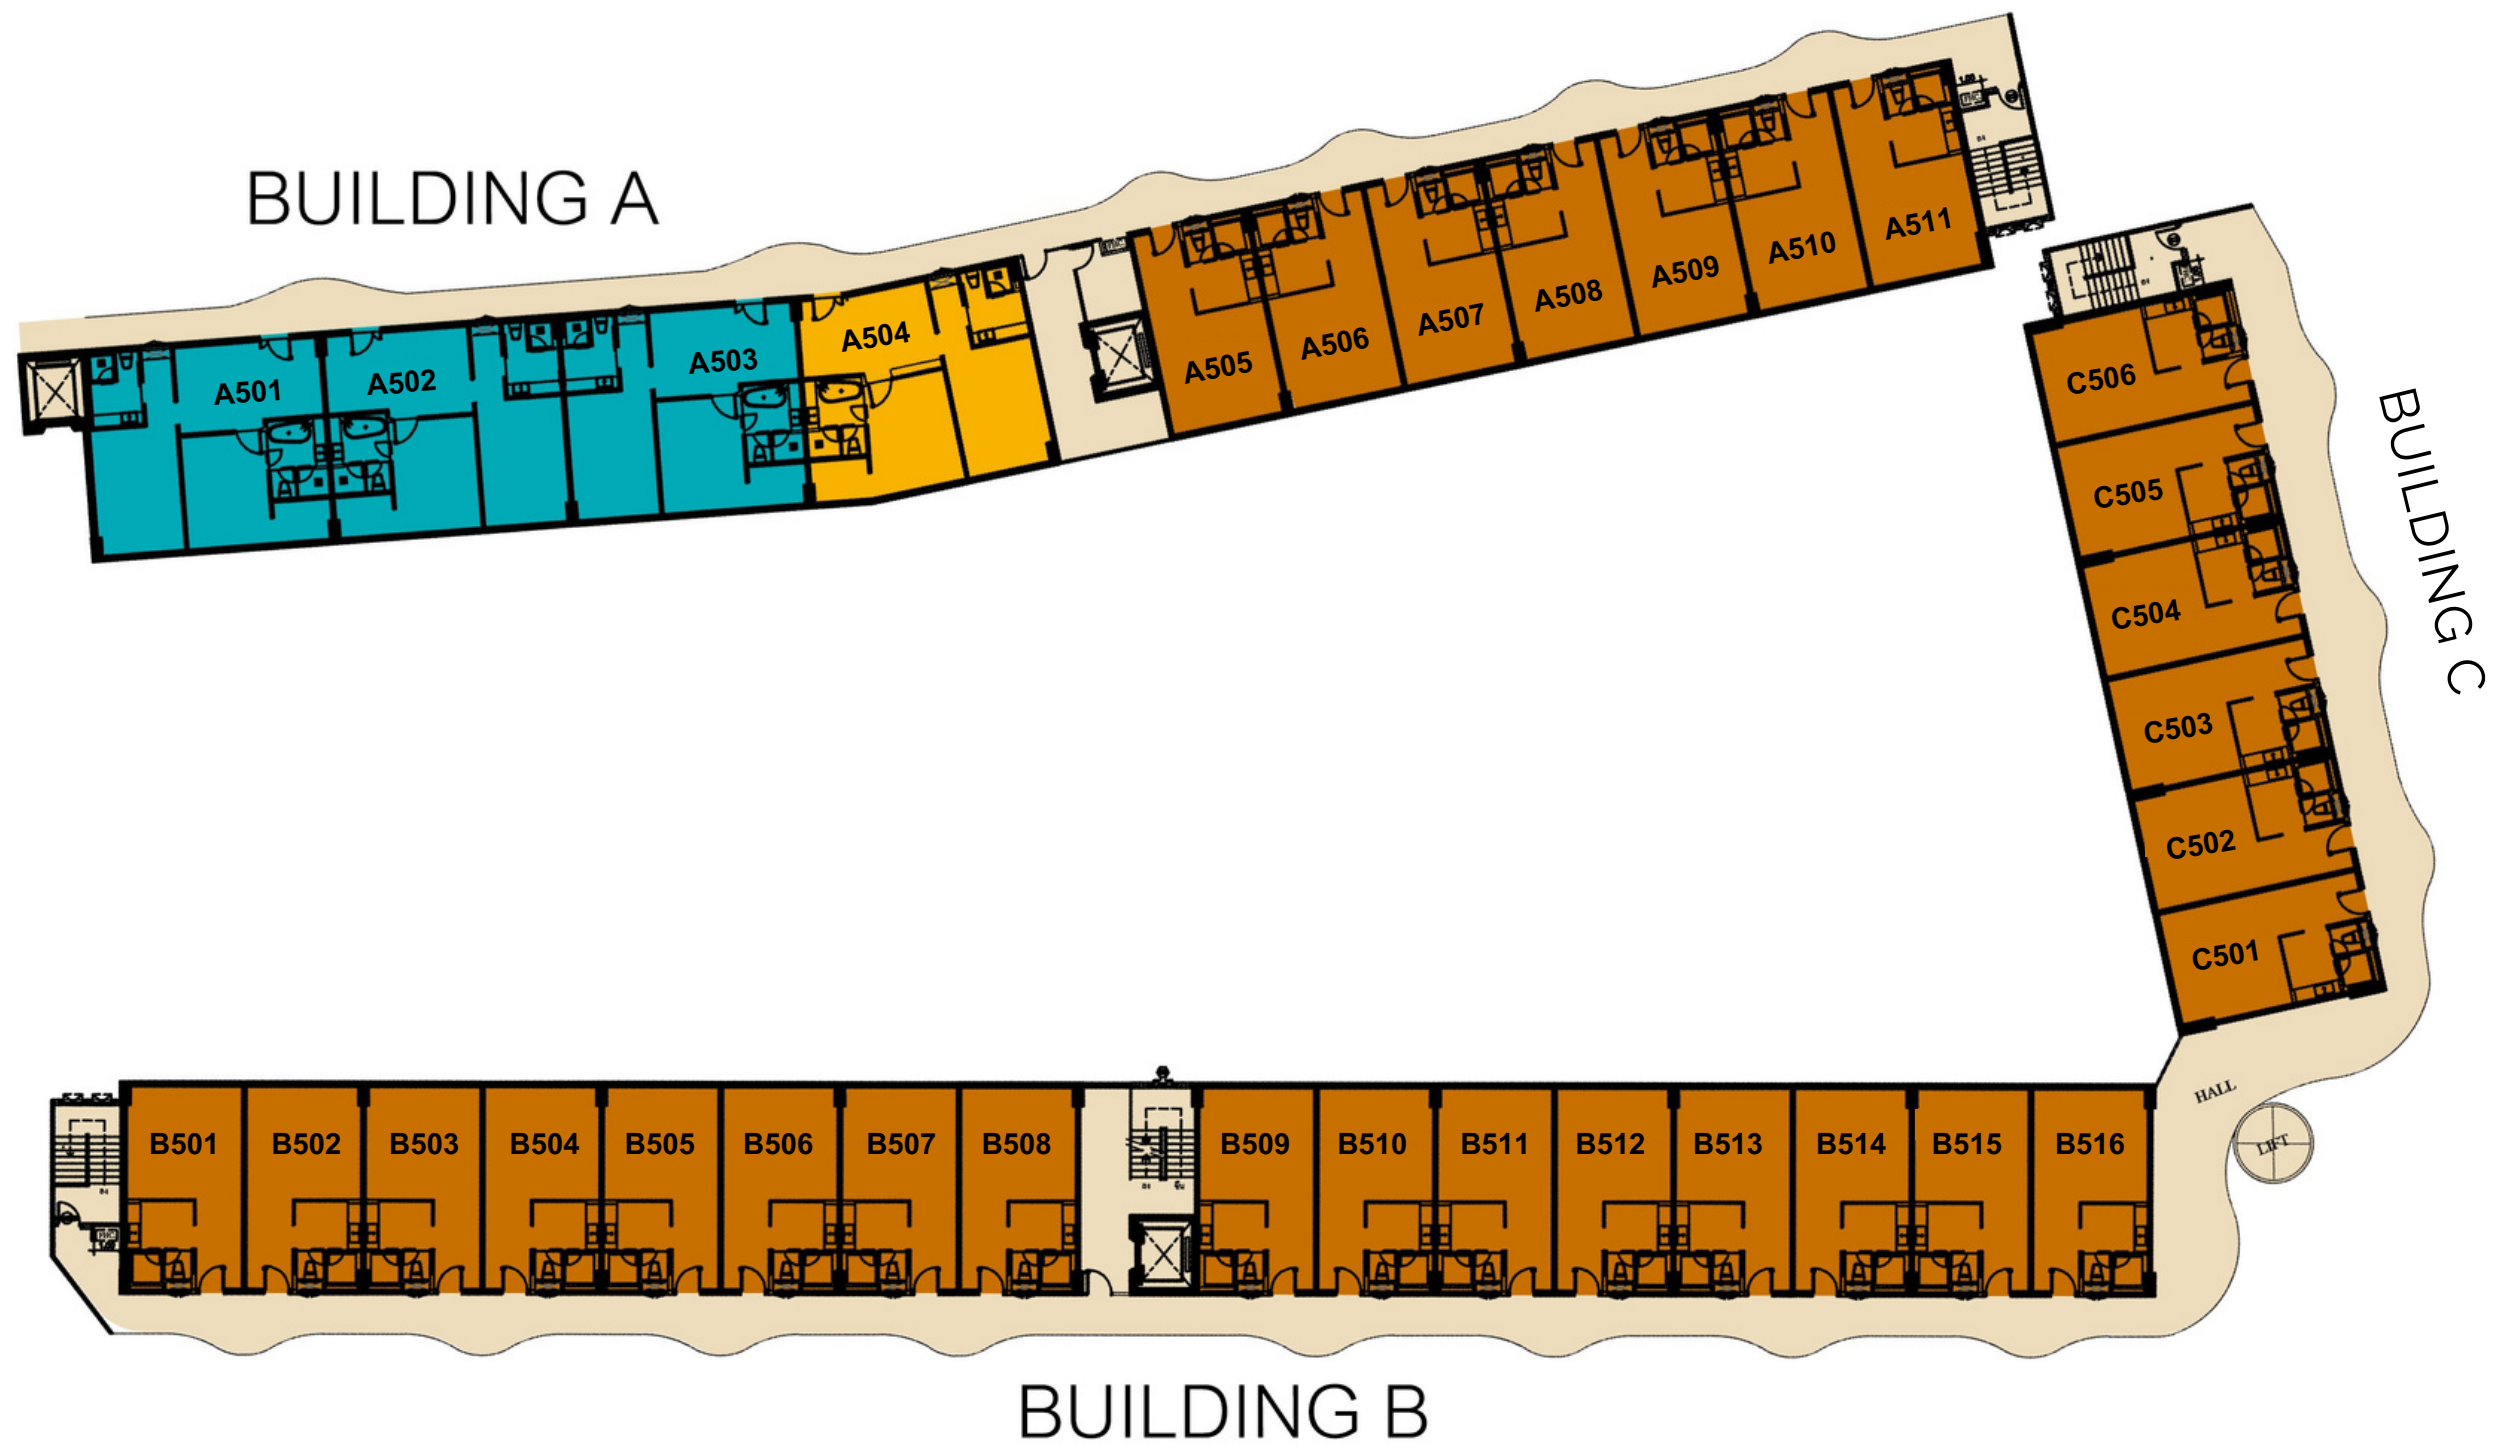

CAPRI RESIDENCE BANG TAO

5TH FLOOR PLAN

NORTH

-  TYPE A - 75 SQ.M. (1 UNIT)
-  TYPE B - 70 SQ.M. (3 UNIT)
-  TYPE C - 35 SQ.M. (26 UNIT)

CAPRI RESIDENCE BANG TAO

6TH FLOOR PLAN

CAPRI RESIDENCE
BANG TAO

NORTH